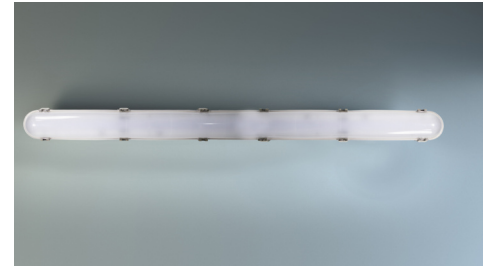

Art.-Nr: LFU12009ML-CCT
Emergency light, General light Centralised power supply systems
Wall mounting, Surface mounting, Central power supply (ML), CPS, IP66, Polycarbonate, Light grey

LED diffuser, VASCA series. Polycarbonate housing. Prismatic diffuser made of UV-resistant PC. The diffuser is attached with stainless steel clips. The LED circuit board is individually replaceable. The luminaire also features through-wiring.

The wattage (18-36W) and color temperature (3000 - 4000 - 5000K) are individually adjustable via DIP switches.

Control and monitoring via central power supply system.

More information

www.rp-group.com/en/item/LFU12009ML-CCT

TECHNICAL DATA

Luminaire type	Emergency light, General light
Mounting	Wall mounting, Surface mounting
Pictograph	No
Housing material	Polycarbonate
Housing color	Light grey
Protection type (IP)	IP66
Impact resistance (IK)	8
Certification	CE, WEEE
Insulation class	1
Supply	Centralised power supply systems
Monitoring	Central power supply (ML)
Bridging time	CPS
Battery	/
Operating mode	Non-maintained / maintained
Input voltage AC	230 V
Input frequency	50 / 60 Hz

Input voltage DC	216 V
Power max.	36 W
Power maintained	36 W
Power non-maintained	1,5 W
Ambient temperature maintained mode	-20 °C to 40 °C
Ambient temperature non-maintained mode	-20 °C to 40 °C
Depth	1220 mm
Width	82 mm
Height	97 mm
Weight	1.8
Weight incl. packaging	2.05
Connection cross-section	2.5 mm ²
Switching input	Yes
Emergency light blocking	No
Battery connection	No
Dimming function	Yes
Luminous flux mains	5040 lm
Luminous flux emergency	5040 lm
EOF	1
Customs tariff number	94051140
GTIN	4262483029640