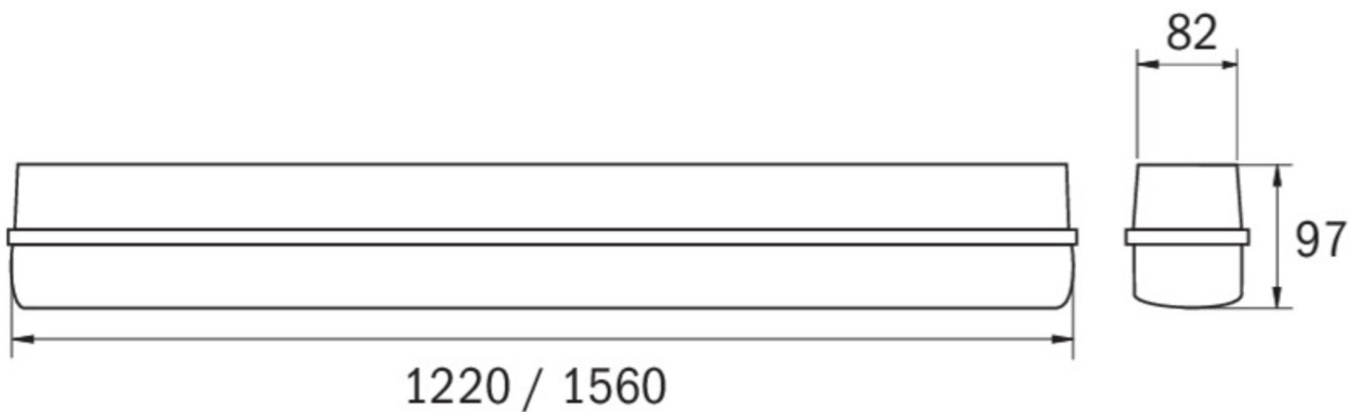

Input voltage DC	216 V
Power max.	36 W
Power maintained	36 W
Power non-maintained	1,5 W
Ambient temperature maintained mode	-20 °C to 40 °C
Ambient temperature non-maintained mode	-20 °C to 40 °C
Depth	1220 mm
Width	82 mm
Height	97 mm
Weight	1.8
Weight incl. packaging	2.05
Connection cross-section	2.5 mm²
Switching input	Yes
Emergency light blocking	No
Battery connection	No
Dimming function	Yes
Luminous flux mains	5040 lm
Luminous flux emergency	5040 lm
EOF	1
Customs tariff number	94051140
GTIN	4262483029640

TECHNICAL DRAWING

As of: 07.07.2026 - Subject to technical changes and errors.