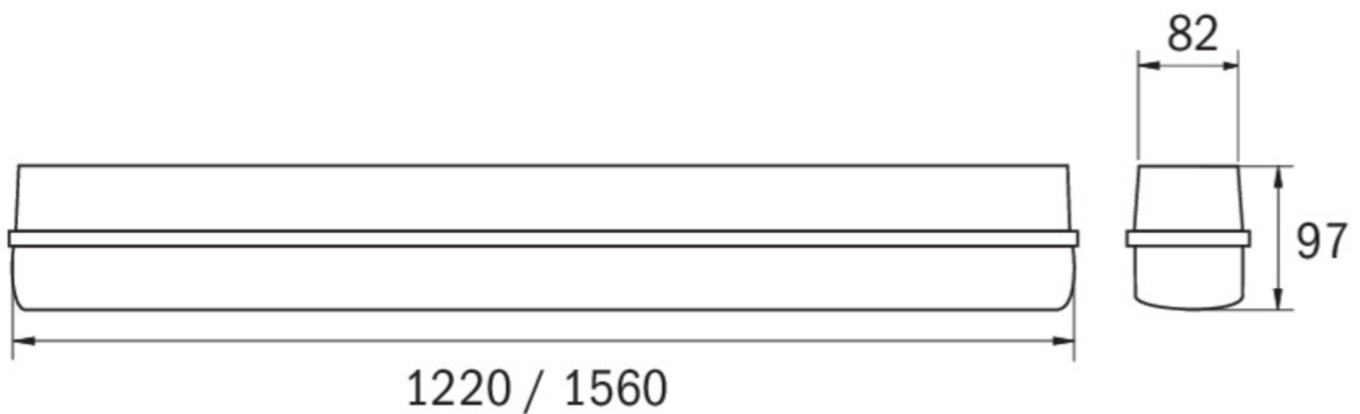

Power max.	36 W
Power maintained	36 W
Ambient temperature maintained mode	-20 °C to 40 °C
Ambient temperature non-maintained mode	-20 °C to 40 °C
Depth	1220 mm
Width	82 mm
Height	97 mm
Weight	1.8
Weight incl. packaging	2.05
Connection cross-section	2.5 mm²
Switching input	Yes
Emergency light blocking	No
Battery connection	No
Dimming function	Yes
Luminous flux mains	5040 lm
Luminous flux emergency	5040 lm
EOF	1
Customs tariff number	94056120
GTIN	4262483029657

TECHNICAL DRAWING

As of: 07.07.2026 - Subject to technical changes and errors.