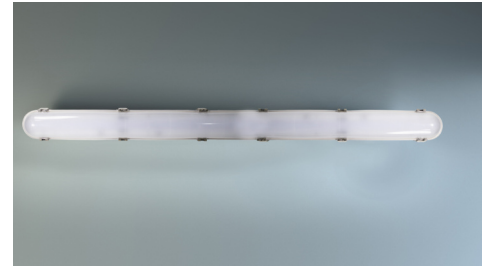

**Art.-Nr: LFU12009-CCT**  
**Emergency light, General light Centralised power supply systems**  
**Wall mounting, Surface mounting, Without monitoring, CPS, IP66, Polycarbonate, Light grey**

LED diffuser, VASCA series. Polycarbonate housing. Prismatic diffuser made of UV-resistant PC. The diffuser is attached with stainless steel clips. The LED circuit board is individually replaceable. The luminaire also features through-wiring.

The wattage (18-36W) and color temperature (3000 - 4000 - 5000K) are individually adjustable via DIP switches.

More information

[www.rp-group.com/en/item/LFU12009-CCT](http://www.rp-group.com/en/item/LFU12009-CCT)

## TECHNICAL DATA

Luminaire type	Emergency light, General light
Mounting	Wall mounting, Surface mounting
Pictograph	No
Housing material	Polycarbonate
Housing color	Light grey
Protection type (IP)	IP66
Impact resistance (IK)	8
Certification	CE, WEEE
Insulation class	1
Supply	Centralised power supply systems
Monitoring	Without monitoring
Bridging time	CPS
Battery	/
Operating mode	Non-maintained / maintained
Input voltage AC	230 V
Input frequency	50 / 60 Hz
Input voltage DC	216 V