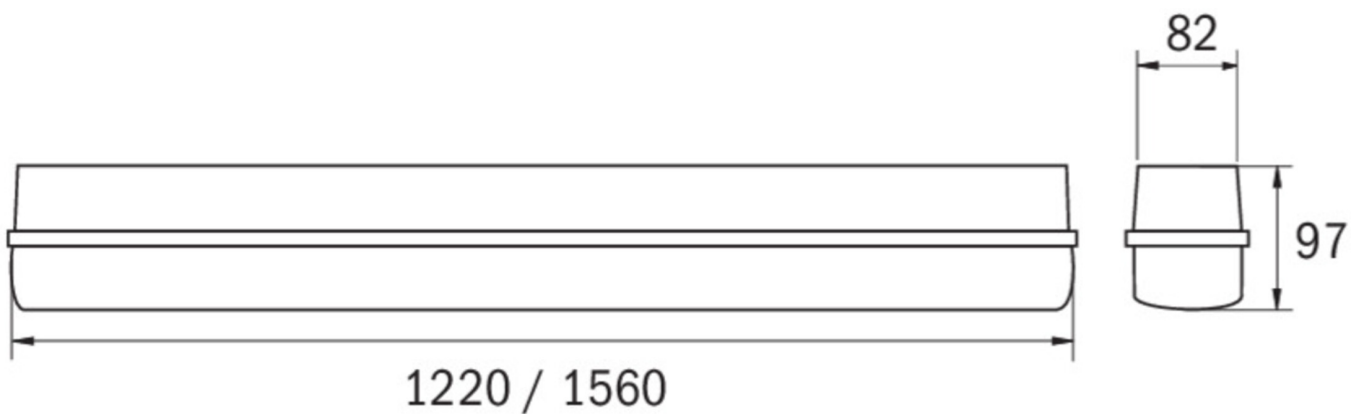

Power maintained	36 W
Power non-maintained	0,7 W
Ambient temperature maintained mode	-5 °C to 40 °C
Ambient temperature non-maintained mode	-5 °C to 40 °C
Depth	1220 mm
Width	82 mm
Height	97 mm
Weight	2.08
Weight incl. packaging	2.33
Connection cross-section	2,5 mm²
Switching input	Yes
Emergency light blocking	No
Battery connection	Connector
Dimming function	Yes
Luminous flux mains	5040 lm
Luminous flux emergency	530 lm
EOF	0.11
Customs tariff number	94051140
GTIN	4262483029664

TECHNICAL DRAWING

As of: 07.07.2026 - Subject to technical changes and errors.