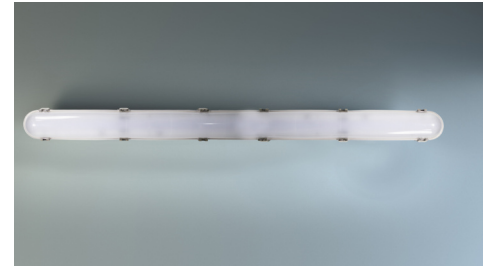

Art.-Nr: LFU12401SC-CCT
Emergency light, General light Self-contained
Wall mounting, Surface mounting, SelfControl (SC), 1 h, IP66,
Polycarbonate, Light grey

LED diffuser, VASCA series. Polycarbonate housing. Prismatic diffuser made of UV-resistant PC. The diffuser is attached with stainless steel clips. The LED circuit board is individually replaceable. The luminaire also features through-wiring.

The wattage (18-36W) and color temperature (3000 - 4000 - 5000K) are individually adjustable via DIP switches.

Automatic monitoring of safety luminaire with SelfControl.

More information

www.rp-group.com/en/item/LFU12401SC-CCT

TECHNICAL DATA

Luminaire type	Emergency light, General light
Mounting	Wall mounting, Surface mounting
Pictograph	No
Housing material	Polycarbonate
Housing color	Light grey
Protection type (IP)	IP66
Impact resistance (IK)	8
Certification	CE, WEEE
Insulation class	1
Supply	Self-contained
Monitoring	SelfControl (SC)
Bridging time	1 h
Battery	LiFePO4 3,6 V/
Operating mode	Non-maintained / maintained
Input voltage AC	220 V - 240 V
Input frequency	50 / 60 Hz
Power max.	39 W

Power maintained	36 W
Power non-maintained	0,7 W
Ambient temperature maintained mode	-5 °C to 40 °C
Ambient temperature non-maintained mode	-5 °C to 40 °C
Depth	1220 mm
Width	82 mm
Height	97 mm
Weight	2.08
Weight incl. packaging	2.33
Connection cross-section	2,5 mm ²
Switching input	Yes
Emergency light blocking	No
Battery connection	Connector
Dimming function	Yes
Luminous flux mains	5040 lm
Luminous flux emergency	530 lm
EOF	0.11
Customs tariff number	94051140
GTIN	4262483029664