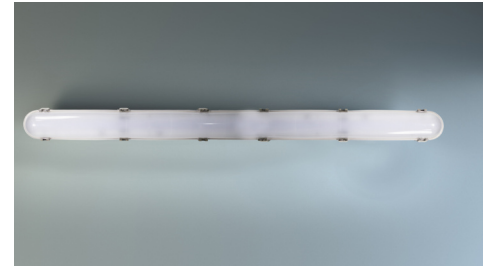

Art.-Nr: LFU12403SC-CCT
Emergency light, General light Self-contained
Wall mounting, Surface mounting, SelfControl (SC), 3 h, IP66,
Polycarbonate, Light grey

LED diffuser, VASCA series. Polycarbonate housing. Prismatic diffuser made of UV-resistant PC. The diffuser is attached with stainless steel clips. The LED circuit board is individually replaceable. The luminaire also features through-wiring.

The wattage (18-36W) and color temperature (3000 - 4000 - 5000K) are individually adjustable via DIP switches.

Automatic monitoring of safety luminaire with SelfControl.

More information

www.rp-group.com/en/item/LFU12403SC-CCT

TECHNICAL DATA

Luminaire type	Emergency light, General light
Mounting	Wall mounting, Surface mounting
Pictograph	No
Housing material	Polycarbonate
Housing color	Light grey
Protection type (IP)	IP66
Impact resistance (IK)	8
Certification	CE, WEEE
Insulation class	1
Supply	Self-contained
Monitoring	SelfControl (SC)
Bridging time	3 h
Battery	LiFePO4 3,6 V/
Operating mode	Non-maintained / maintained
Input voltage AC	220 V - 240 V
Input frequency	50 / 60 Hz
Power max.	39 W

Power maintained	36 W
Power non-maintained	0,7 W
Ambient temperature maintained mode	-5 °C to 40 °C
Ambient temperature non-maintained mode	-5 °C to 40 °C
Depth	1220 mm
Width	82 mm
Height	97 mm
Weight	2.08
Weight incl. packaging	2.33
Connection cross-section	2,5 mm ²
Switching input	Yes
Emergency light blocking	No
Battery connection	Connector
Dimming function	Yes
Luminous flux mains	5040 lm
Luminous flux emergency	530 lm
EOF	0.11
Customs tariff number	94051140
GTIN	4262483029671