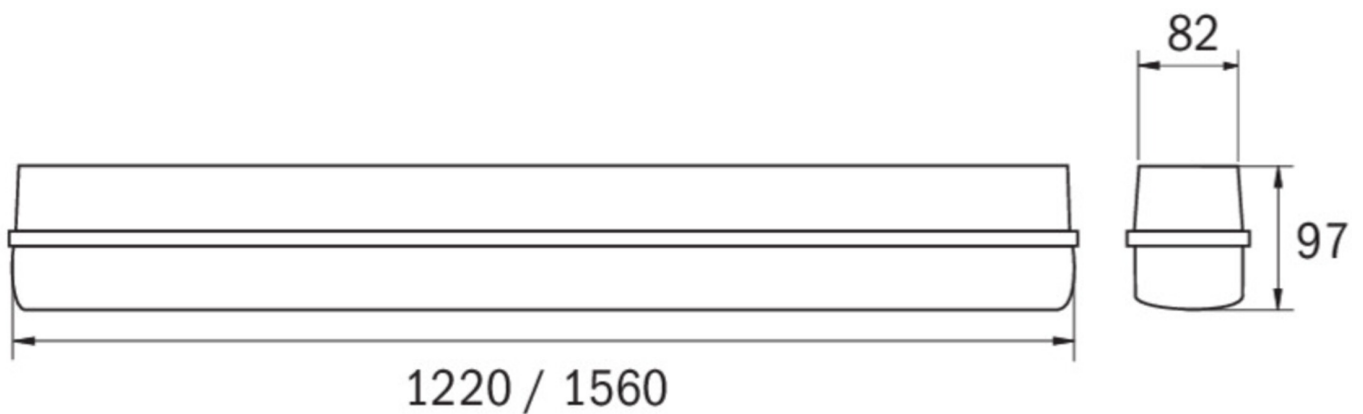

Power maintained	36 W
Power non-maintained	0,7 W
Ambient temperature maintained mode	-5 °C to 40 °C
Ambient temperature non-maintained mode	-5 °C to 40 °C
Depth	1220 mm
Width	82 mm
Height	97 mm
Weight	2.08
Weight incl. packaging	2.33
Connection cross-section	2,5 mm²
Switching input	Yes
Emergency light blocking	No
Battery connection	Connector
Dimming function	Yes
Luminous flux mains	5040 lm
Luminous flux emergency	530 lm
EOF	0.11
Customs tariff number	94051140
GTIN	4262483029671

TECHNICAL DRAWING

As of: 07.07.2026 - Subject to technical changes and errors.