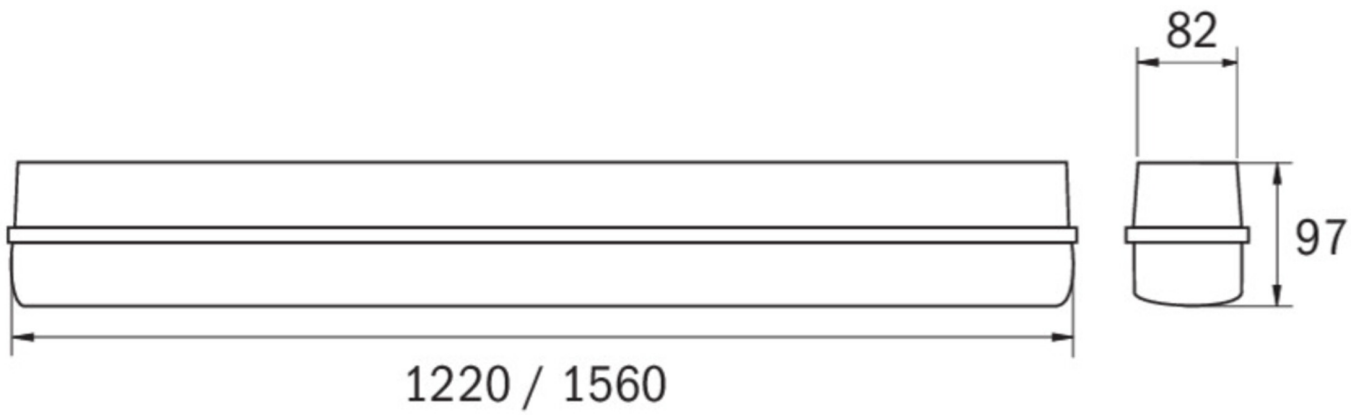

Weight	1.8
Weight incl. packaging	2.05
Customs tariff number	94051140
GTIN	4262483029695

TECHNICAL DRAWING

As of: 03.07.2026 - Subject to technical changes and errors.