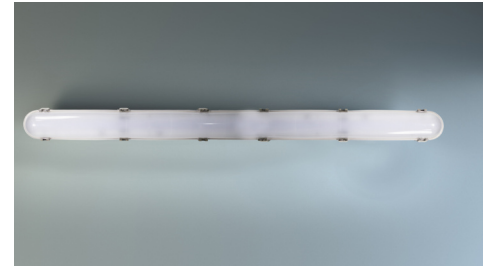

**Art.-Nr: LFU12023WL-CCT**  
**Emergency light, General light**  
**Wall mounting, Surface mounting, Wireless Professional**  
**(WL), IP66, Polycarbonate, Light grey**

LED diffuser, VASCA series. Polycarbonate housing. Prismatic diffuser made of UV-resistant PC. The diffuser is attached with stainless steel clips. The LED circuit board is individually replaceable. The luminaire also features through-wiring.

The wattage (18-36W) and color temperature (3000 - 4000 - 5000K) are individually adjustable via DIP switches.

Wireless central control and monitoring for large installations of up to 50,000 luminaires with Wireless Professional.

## TECHNICAL DATA

Luminaire type	Emergency light, General light
Mounting	Wall mounting, Surface mounting
Pictograph	No
Housing material	Polycarbonate
Housing color	Light grey
Protection type (IP)	IP66
Impact resistance (IK)	8
Certification	CE, WEEE
Insulation class	1
Monitoring	Wireless Professional (WL)
Battery	/
Ambient temperature maintained mode	-5 °C to 40 °C
Ambient temperature non-maintained mode	-5 °C to 40 °C
Depth	1220 mm
Width	82 mm
Height	97 mm