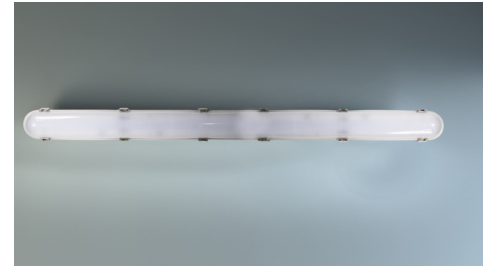

Art.-Nr: LFU15403SC-CCT

Wall mounting, Surface mounting, 3 h, IP66, Polycarbonate, Light grey

LED diffuser, VASCA series. Polycarbonate housing. Prismatic diffuser made of UV-resistant PC. The diffuser is attached with stainless steel clips. The LED circuit board is individually replaceable. The luminaire also features through-wiring.

The wattage (36 - 55W / 4400 - 7700lm) and color temperature (3000 - 4000 - 5000K) are individually adjustable via DIP switches.

Automatic monitoring of safety luminaire with SelfControl.

More information

www.rp-group.com/en/item/LFU15403SC-CCT

TECHNICAL DATA

Luminaire type	Emergency light, General light
Mounting	Wall mounting, Surface mounting
Pictograph	No
Housing material	Polycarbonate
Housing color	Light grey
Protection type (IP)	IP66
Impact resistance (IK)	8
Certification	CE, WEEE
Insulation class	1
Supply	Self-contained
Monitoring	SelfControl (SC)
Bridging time	3 h
Battery	LiFePO4 3,6 V/
Operating mode	Non-maintained / maintained
Input voltage AC	220 V - 240 V
Input frequency	50 / 60 Hz
Power max.	57 W
Power maintained	54 W
Power non-maintained	0,7 W

Ambient temperature maintained mode	-5 °C to 40 °C
Ambient temperature non-maintained mode	-5 °C to 40 °C
Depth	1560 mm
Width	82 mm
Height	97 mm
Weight	2.48
Weight incl. packaging	2.83
Connection cross-section	2,5 mm ²
Switching input	Yes
Emergency light blocking	No
Battery connection	Connector
Dimming function	Yes
Luminous flux mains	7700 lm
Luminous flux emergency	590 lm
EOF	0.08
Customs tariff number	94051140
GTIN	4262483029749