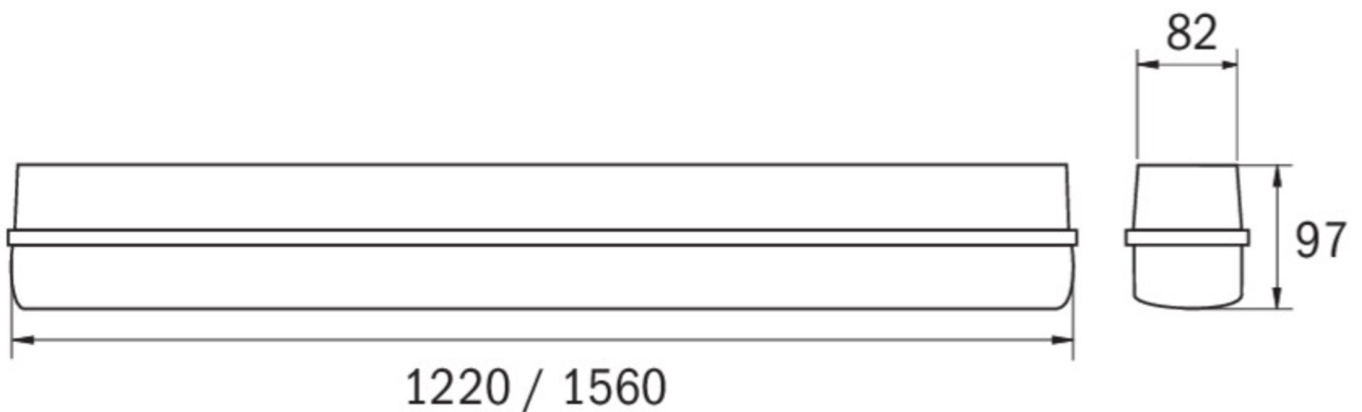

Ambient temperature maintained mode	-5 °C to 40 °C
Ambient temperature non-maintained mode	-5 °C to 40 °C
Depth	1560 mm
Width	82 mm
Height	97 mm
Weight	2.48
Weight incl. packaging	2.83
Connection cross-section	2,5 mm²
Switching input	Yes
Emergency light blocking	No
Battery connection	Connector
Dimming function	Yes
Luminous flux mains	7700 lm
Luminous flux emergency	590 lm
EOF	0.08
Customs tariff number	94051140
GTIN	4262483029749

TECHNICAL DRAWING

As of: 07.07.2026 - Subject to technical changes and errors.