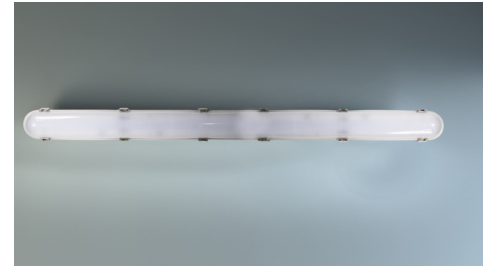

Art.-Nr: LFU15009ML-CCT

Wall mounting, Surface mounting, CPS, IP66, Polycarbonate, Light grey

LED diffuser, VASCA series. Polycarbonate housing. Prismatic diffuser made of UV-resistant PC. The diffuser is attached with stainless steel clips. The LED circuit board is individually replaceable. The luminaire also features through-wiring.

The wattage (36 - 55W / 4400 - 7700lm) and color temperature (3000 - 4000 - 5000K) are individually adjustable via DIP switches.

Control and monitoring via central power supply system.

More information

www.rp-group.com/en/item/LFU15009ML-CCT

TECHNICAL DATA

Luminaire type	Emergency light, General light
Mounting	Wall mounting, Surface mounting
Pictograph	No
Illuminant	LED
Housing material	Polycarbonate
Housing color	Light grey
Protection type (IP)	IP66
Impact resistance (IK)	8
Certification	CE, WEEE
Insulation class	1
Supply	Centralised power supply systems
Monitoring	Central power supply (ML)
Bridging time	CPS
Battery	/
Operating mode	Non-maintained / maintained
Input voltage AC	230 V
Input frequency	50 / 60 Hz
Input voltage DC	216 V
Power max.	55 W

Power maintained	55 W
Power non-maintained	1,5 W
Ambient temperature maintained mode	-20 °C to 40 °C
Ambient temperature non-maintained mode	-20 °C to 40 °C
Depth	1560 mm
Width	82 mm
Height	97 mm
Weight	2.2
Weight incl. packaging	2.55
Connection cross-section	2.5 mm ²
Switching input	No
Emergency light blocking	No
Battery connection	No
Dimming function	Yes
Luminous flux mains	7700 lm
Luminous flux emergency	7700 lm
EOF	1
Customs tariff number	94051140
GTIN	4262483029756