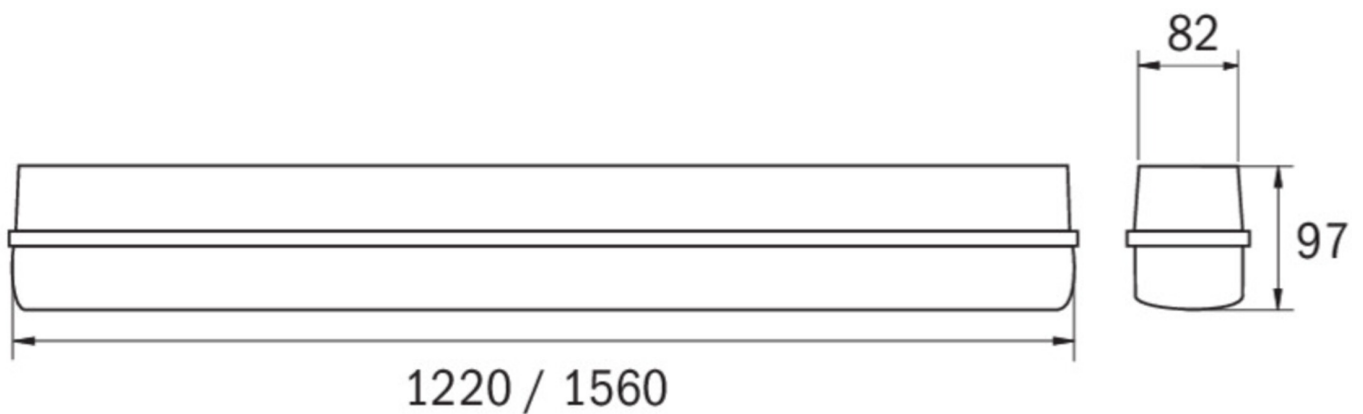

Power maintained	55 W
Power non-maintained	1,5 W
Ambient temperature maintained mode	-20 °C to 40 °C
Ambient temperature non-maintained mode	-20 °C to 40 °C
Depth	1560 mm
Width	82 mm
Height	97 mm
Weight	2.2
Weight incl. packaging	2.55
Connection cross-section	2.5 mm²
Switching input	No
Emergency light blocking	No
Battery connection	No
Dimming function	Yes
Luminous flux mains	7700 lm
Luminous flux emergency	7700 lm
EOF	1
Customs tariff number	94051140
GTIN	4262483029756

TECHNICAL DRAWING

As of: 07.07.2026 - Subject to technical changes and errors.