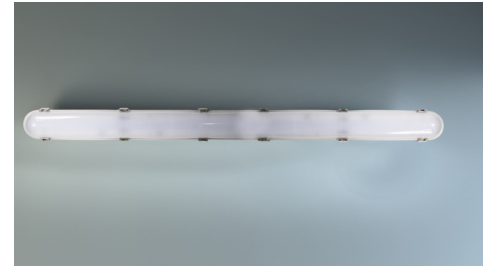

Art.-Nr: LFU15009-CCT

Wall mounting, Surface mounting, CPS, IP66, Polycarbonate, Light grey

LED diffuser, VASCA series. Polycarbonate housing. Prismatic diffuser made of UV-resistant PC. The diffuser is attached with stainless steel clips. The LED circuit board is individually replaceable. The luminaire also features through-wiring.

The wattage (36 - 55W / 4400 - 7700lm) and color temperature (3000 - 4000 - 5000K) are individually adjustable via DIP switches.

More information

www.rp-group.com/en/item/LFU15009-CCT

TECHNICAL DATA

Luminaire type	Emergency light, General light
Mounting	Wall mounting, Surface mounting
Pictograph	No
Illuminant	LED
Housing material	Polycarbonate
Housing color	Light grey
Protection type (IP)	IP66
Impact resistance (IK)	8
Certification	CE, WEEE
Insulation class	1
Supply	Centralised power supply systems
Monitoring	Without monitoring
Bridging time	CPS
Battery	/
Operating mode	Non-maintained / maintained
Input voltage AC	230 V
Input frequency	50 / 60 Hz
Input voltage DC	216 V
Power max.	55 W
Power maintained	55 W

Ambient temperature maintained mode	-20 °C to 40 °C
Ambient temperature non-maintained mode	-20 °C to 40 °C
Depth	1560 mm
Width	82 mm
Height	97 mm
Weight	2.2
Weight incl. packaging	2.55
Connection cross-section	2.5 mm ²
Switching input	No
Emergency light blocking	No
Battery connection	No
Dimming function	Yes
Luminous flux mains	7700 lm
Luminous flux emergency	7700 lm
EOF	1
Customs tariff number	94051140
GTIN	4262483029763