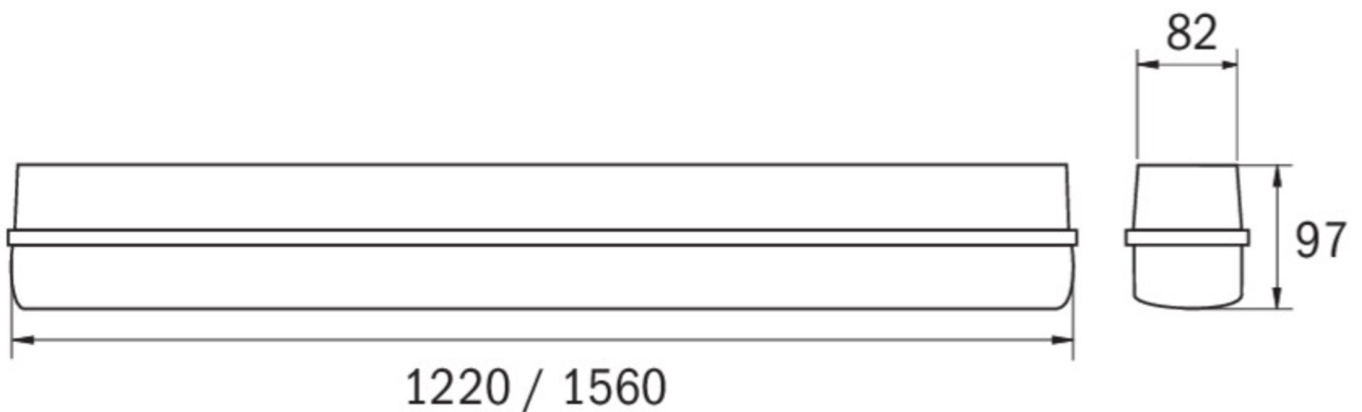

Ambient temperature maintained mode	-20 °C to 40 °C
Ambient temperature non-maintained mode	-20 °C to 40 °C
Depth	1560 mm
Width	82 mm
Height	97 mm
Weight	2.2
Weight incl. packaging	2.55
Connection cross-section	2.5 mm²
Switching input	No
Emergency light blocking	No
Battery connection	No
Dimming function	Yes
Luminous flux mains	7700 lm
Luminous flux emergency	7700 lm
EOF	1
Customs tariff number	94051140
GTIN	4262483029763

TECHNICAL DRAWING

As of: 07.07.2026 - Subject to technical changes and errors.