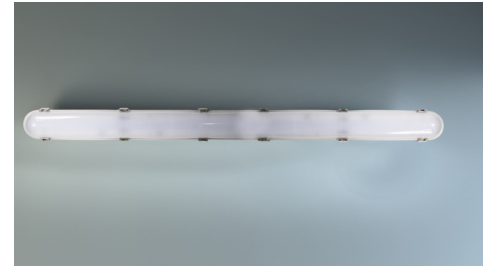

**Art.-Nr: LFU15023WL-CCT**

**Wall mounting, Surface mounting, IP66, Polycarbonate, Light grey**

LED diffuser, VASCA series. Polycarbonate housing. Prismatic diffuser made of UV-resistant PC. The diffuser is attached with stainless steel clips. The LED circuit board is individually replaceable. The luminaire also features through-wiring.

The wattage (36 - 55W / 4400 - 7700lm) and color temperature (3000 - 4000 - 5000K) are individually adjustable via DIP switches.

Wireless central control and monitoring for large installations of up to 50,000 luminaires with Wireless Professional.

More information

[www.rp-group.com/en/item/LFU15023WL-CCT](http://www.rp-group.com/en/item/LFU15023WL-CCT)

**TECHNICAL DATA**

Luminaire type	Emergency light, General light
Mounting	Wall mounting, Surface mounting
Pictograph	No
Housing material	Polycarbonate
Housing color	Light grey
Protection type (IP)	IP66
Impact resistance (IK)	8
Certification	CE, WEEE
Insulation class	1
Monitoring	Wireless Professional (WL)
Battery	/
Ambient temperature maintained mode	-5 °C to 40 °C
Ambient temperature non-maintained mode	-5 °C to 40 °C
Depth	1560 mm
Width	82 mm
Height	97 mm
Weight	2.2
Weight incl. packaging	2.55