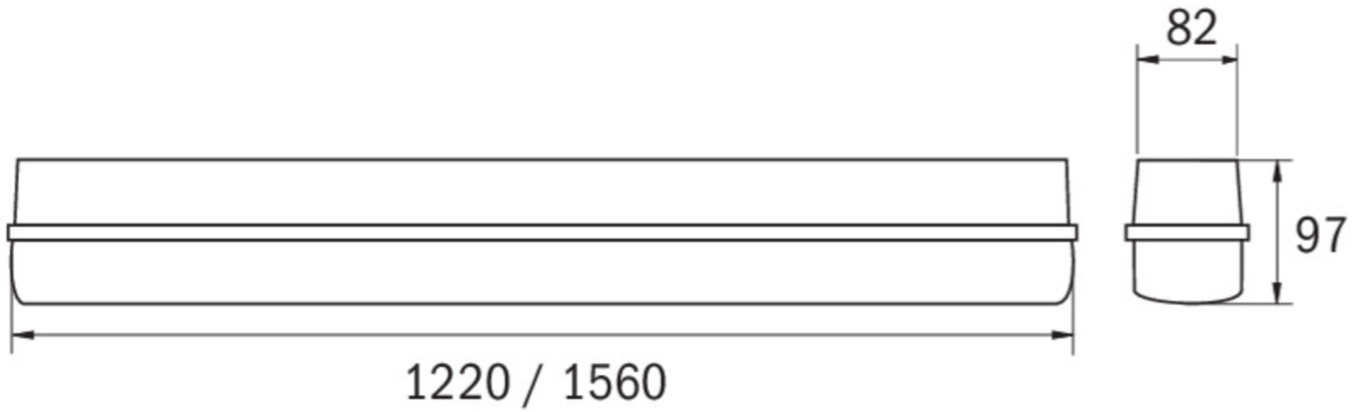

Customs tariff number	94051140
GTIN	4262483029770

TECHNICAL DRAWING

As of: 03.07.2026 - Subject to technical changes and errors.