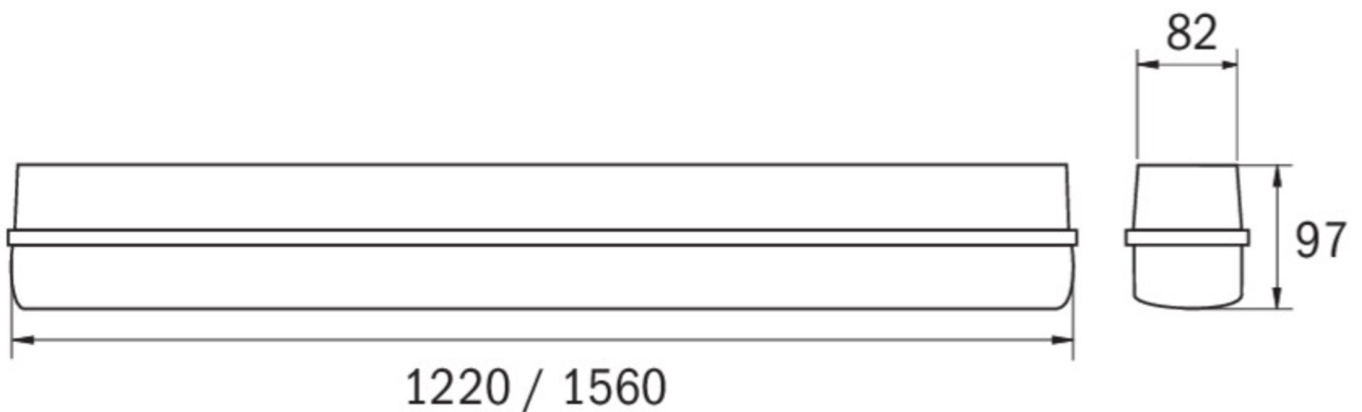

Ambient temperature maintained mode	-5 °C to 40 °C
Ambient temperature non-maintained mode	-5 °C to 40 °C
Depth	1560 mm
Width	82 mm
Height	97 mm
Weight	2.48
Weight incl. packaging	2.83
Connection cross-section	2,5 mm²
Switching input	Yes
Emergency light blocking	No
Battery connection	Connector
Dimming function	Yes
Luminous flux mains	7700 lm
Luminous flux emergency	590 lm
EOF	0.08
Customs tariff number	94051140
GTIN	4262483029787

TECHNICAL DRAWING

As of: 07.07.2026 - Subject to technical changes and errors.