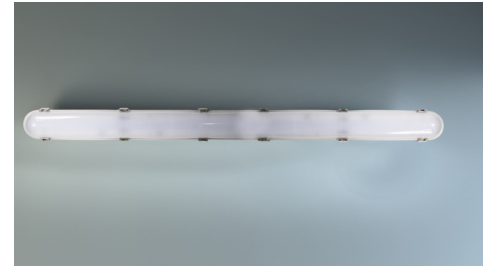

Art.-Nr: LFU15401SC-CCT

Wall mounting, Surface mounting, 1 h, IP66, Polycarbonate, Light grey

LED diffuser, VASCA series. Polycarbonate housing. Prismatic diffuser made of UV-resistant PC. The diffuser is attached with stainless steel clips. The LED circuit board is individually replaceable. The luminaire also features through-wiring.

The wattage (36 - 55W / 4400 - 7700lm) and color temperature (3000 - 4000 - 5000K) are individually adjustable via DIP switches.

Automatic monitoring of safety luminaire with SelfControl.

More information

www.rp-group.com/en/item/LFU15401SC-CCT

TECHNICAL DATA

Luminaire type	Emergency light, General light
Mounting	Wall mounting, Surface mounting
Pictograph	No
Housing material	Polycarbonate
Housing color	Light grey
Protection type (IP)	IP66
Impact resistance (IK)	8
Certification	CE, WEEE
Insulation class	1
Supply	Self-contained
Monitoring	SelfControl (SC)
Bridging time	1 h
Battery	LiFePO4 3,6 V/
Operating mode	Non-maintained / maintained
Input voltage AC	220 V - 240 V
Input frequency	50 / 60 Hz
Power max.	57 W
Power maintained	54 W
Power non-maintained	0,7 W

Ambient temperature maintained mode	-5 °C to 40 °C
Ambient temperature non-maintained mode	-5 °C to 40 °C
Depth	1560 mm
Width	82 mm
Height	97 mm
Weight	2.48
Weight incl. packaging	2.83
Connection cross-section	2,5 mm ²
Switching input	Yes
Emergency light blocking	No
Battery connection	Connector
Dimming function	Yes
Luminous flux mains	7700 lm
Luminous flux emergency	590 lm
EOF	0.08
Customs tariff number	94051140
GTIN	4262483029787