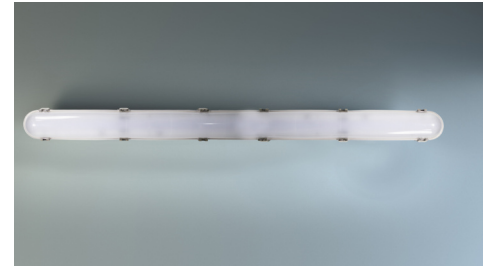

Art.-Nr: LFU12403SC-CCT-D
Emergency light, General light Self-contained
Wall mounting, Surface mounting, SelfControl (SC), 3 h, IP66,
Polycarbonate, Light grey

LED diffuser, VASCA series. Polycarbonate housing. Prismatic diffuser made of UV-resistant PC. The diffuser is attached with stainless steel clips. The LED circuit board is individually replaceable. The luminaire also features through-wiring.

The wattage (18-36W) and color temperature (3000 - 4000 - 5000K) are individually adjustable via DIP switches.

Automatic monitoring of safety luminaire with SelfControl. The luminaire is equipped with a DALi driver (D), which allows it to be integrated into the Dali lighting control system.

More information

www.rp-group.com/en/item/LFU12403SC-CCT-D

TECHNICAL DATA

Luminaire type	Emergency light, General light
Mounting	Wall mounting, Surface mounting
Pictograph	No
Housing material	Polycarbonate
Housing color	Light grey
Protection type (IP)	IP66
Impact resistance (IK)	8
Certification	CE, WEEE
Insulation class	1
Supply	Self-contained
Monitoring	SelfControl (SC)
Bridging time	3 h
Battery	LiFePO4 3,6 V/
Operating mode	Non-maintained / maintained
Input voltage AC	220 V - 240 V
Input frequency	50 / 60 Hz

Power max.	39 W
Power maintained	36 W
Power non-maintained	0,7 W
Ambient temperature maintained mode	-5 °C to 40 °C
Ambient temperature non-maintained mode	-5 °C to 40 °C
Depth	1220 mm
Width	82 mm
Height	97 mm
Weight	2.08
Weight incl. packaging	2.33
Connection cross-section	2,5 mm ²
Switching input	Yes
Emergency light blocking	No
Battery connection	Connector
Dimming function	Yes
Luminous flux mains	5040 lm
Luminous flux emergency	530 lm
EOF	0.11
Customs tariff number	94051140
GTIN	4262483029824