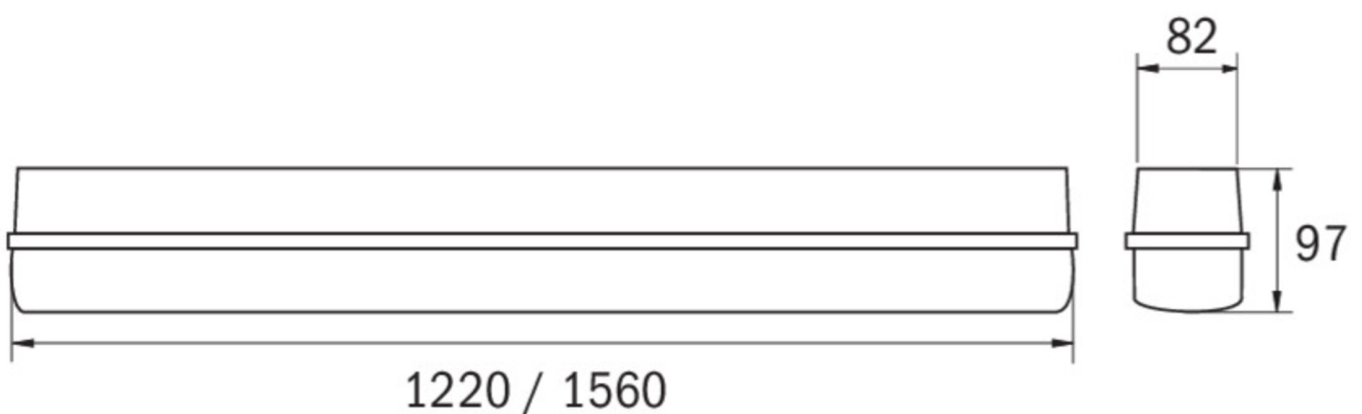

Power max.	39 W
Power maintained	36 W
Power non-maintained	0,7 W
Ambient temperature maintained mode	-5 °C to 40 °C
Ambient temperature non-maintained mode	-5 °C to 40 °C
Depth	1220 mm
Width	82 mm
Height	97 mm
Weight	2.08
Weight incl. packaging	2.33
Connection cross-section	2,5 mm²
Switching input	Yes
Emergency light blocking	No
Battery connection	Connector
Dimming function	Yes
Luminous flux mains	5040 lm
Luminous flux emergency	530 lm
EOF	0.11
Customs tariff number	94051140
GTIN	4262483029824

TECHNICAL DRAWING

As of: 07.07.2026 - Subject to technical changes and errors.