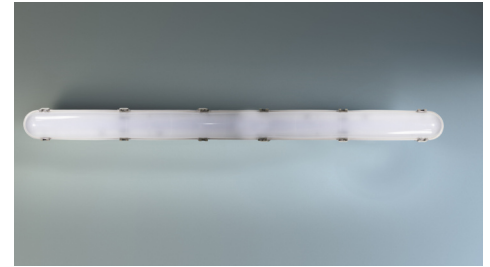

**Art.-Nr: LFU12009ML-CCT-D**  
**Emergency light, General light Centralised power supply systems**  
**Wall mounting, Surface mounting, Central power supply (ML), CPS, IP66, Polycarbonate, Light grey**

LED diffuser, VASCA series. Polycarbonate housing. Prismatic diffuser made of UV-resistant PC. The diffuser is attached with stainless steel clips. The LED circuit board is individually replaceable. The luminaire also features through-wiring.

The wattage (18-36W) and color temperature (3000 - 4000 - 5000K) are individually adjustable via DIP switches.

Control and monitoring via central power supply system.

More information

[www.rp-group.com/en/item/LFU12009ML-CCT-D](http://www.rp-group.com/en/item/LFU12009ML-CCT-D)

## TECHNICAL DATA

Luminaire type	Emergency light, General light
Mounting	Wall mounting, Surface mounting
Pictograph	No
Housing material	Polycarbonate
Housing color	Light grey
Protection type (IP)	IP66
Impact resistance (IK)	8
Certification	CE, WEEE
Insulation class	1
Supply	Centralised power supply systems
Monitoring	Central power supply (ML)
Bridging time	CPS
Battery	/
Operating mode	Non-maintained / maintained
Input voltage AC	230 V
Input frequency	50 / 60 Hz