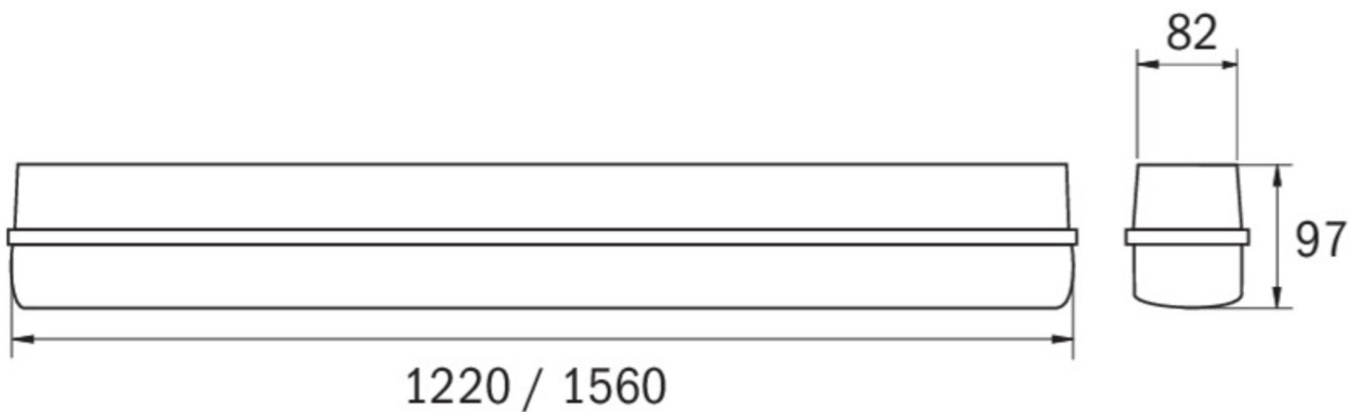

Input voltage DC	216 V
Power max.	36 W
Power maintained	36 W
Power non-maintained	1,5 W
Ambient temperature maintained mode	-20 °C to 40 °C
Ambient temperature non-maintained mode	-20 °C to 40 °C
Depth	1220 mm
Width	82 mm
Height	97 mm
Weight	1.8
Weight incl. packaging	2.05
Connection cross-section	2.5 mm²
Switching input	Yes
Emergency light blocking	No
Battery connection	No
Dimming function	Yes
Luminous flux mains	5040 lm
Luminous flux emergency	5040 lm
EOF	1
Customs tariff number	94056120
GTIN	4262483029831

TECHNICAL DRAWING

As of: 07.07.2026 - Subject to technical changes and errors.