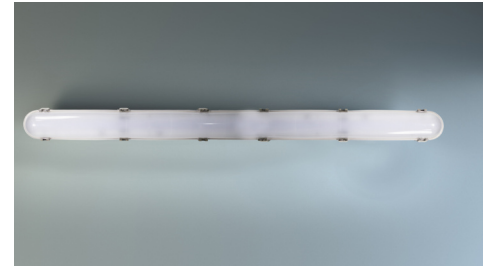

**Art.-Nr: LFU12403SC-CCT-BM**  
**Emergency light, General light Self-contained**  
**Wall mounting, Surface mounting, SelfControl (SC), 3 h, IP66,**  
**Polycarbonate, Light grey**

LED diffuser, VASCA series. Polycarbonate housing. Prismatic diffuser made of UV-resistant PC. The diffuser is attached with stainless steel clips. The LED circuit board is individually replaceable. The luminaire also features through-wiring.

The wattage (18-36W) and color temperature (3000 - 4000 - 5000K) are individually adjustable via DIP switches.

Automatic monitoring of safety luminaire with SelfControl. The integrated motion detector (**BM**) reliably detects movements and automatically turns on the light in mains operation.

## TECHNICAL DATA

Luminaire type	Emergency light, General light
Mounting	Wall mounting, Surface mounting
Pictograph	No
Housing material	Polycarbonate
Housing color	Light grey
Protection type (IP)	IP66
Impact resistance (IK)	8
Certification	CE, WEEE
Insulation class	1
Supply	Self-contained
Monitoring	SelfControl (SC)
Bridging time	3 h
Battery	LiFePO4 3,6 V/
Operating mode	Non-maintained / maintained
Input voltage AC	220 V - 240 V
Input frequency	50 / 60 Hz