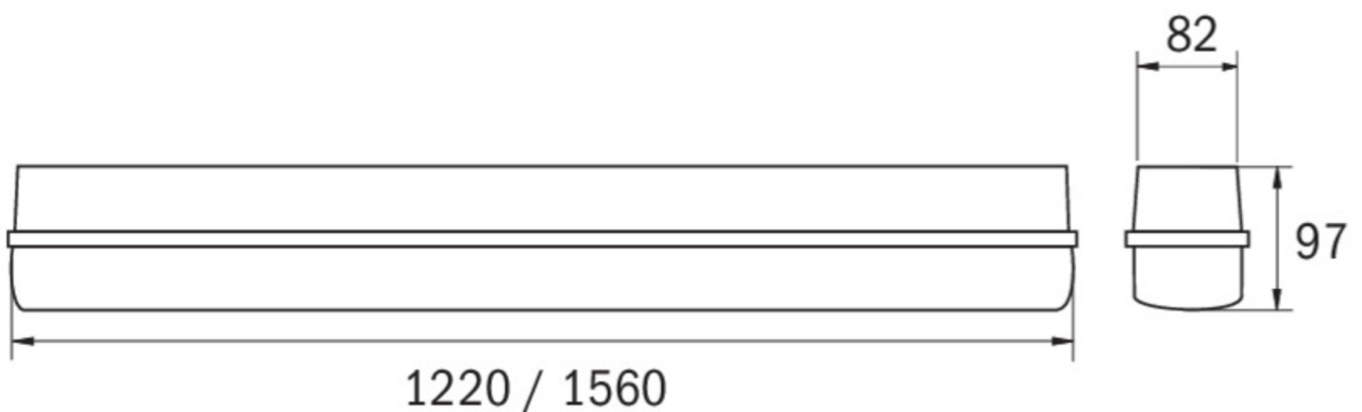

Power max.	39 W
Power maintained	36 W
Power non-maintained	0,7 W
Ambient temperature maintained mode	-5 °C to 40 °C
Ambient temperature non-maintained mode	-5 °C to 40 °C
Depth	1220 mm
Width	82 mm
Height	97 mm
Weight	2.08
Weight incl. packaging	2.33
Connection cross-section	2,5 mm²
Switching input	Yes
Emergency light blocking	No
Battery connection	Connector
Dimming function	Yes
Luminous flux mains	5040 lm
Luminous flux emergency	530 lm
EOF	0.11
Customs tariff number	94051140
GTIN	4262484980278

TECHNICAL DRAWING

As of: 07.07.2026 - Subject to technical changes and errors.