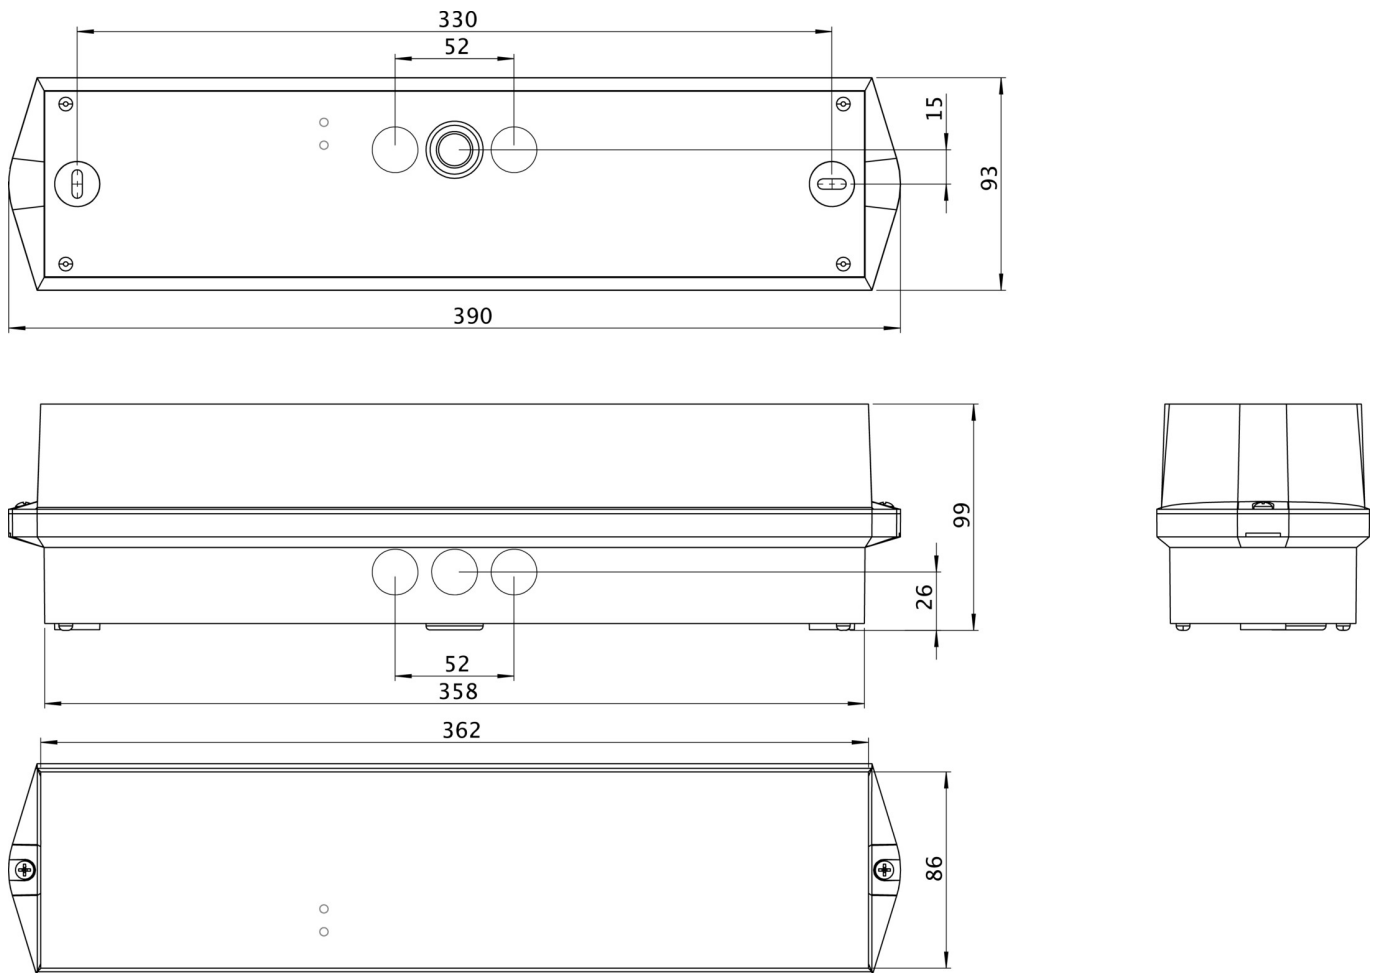

The corridor lens is supplied with every luminaire. A round lens, spotlight lens and beam lens are available as options.

More information

www.rp-group.com/en/item/KWIW423DL

TECHNICAL DATA

Luminaire type	Emergency light
Mounting	Universal
Pictograph	No
Illuminant	LED
Housing material	Polycarbonate
Housing color	White
Protection type (IP)	IP65
Impact resistance (IK)	6
Certification	CE, WEEE, D-Sign
Insulation class	2
Monitoring	DALI
Bridging time	3 h
Battery	LiFePO4 3,2 V/3,3 Ah
Power max.	6,7 W
Power maintained	5,2 W
Power non-maintained	1,0 W
Ambient temperature maintained mode	-5 °C to 40 °C
Ambient temperature non-maintained mode	-5 °C to 40 °C
Depth	86 mm
Width	390 mm

Height	99 mm
Weight	0.72
Weight incl. packaging	0.82
Luminous flux mains	520 lm
Luminous flux emergency	520 lm
Customs tariff number	94056120
GTIN	4262484980988

TECHNICAL DRAWING

ACCESSORY LIST

BKW - Robust steel protective grille for emergency lighting