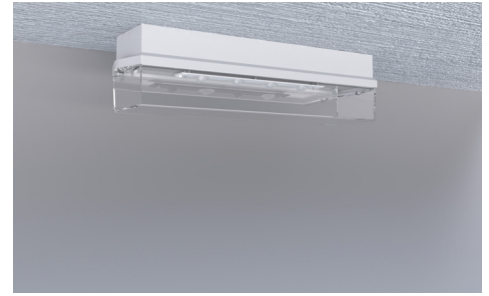

Art.-Nr: KWIW423DL
Emergency light
Universal, 3 h, IP65, Polycarbonate, White, Flexiklick

Classic, robust, plastic, beam-like safety luminaire with a high level of protection and for versatile use.

Central control and monitoring with standardized fieldbus DALI 2 The luminaire is fitted with the innovative flexible plug-in system for rapid use of the right lens.

The corridor lens is supplied with every luminaire. A round lens, spotlight lens and beam lens are available as options.

More information

www.rp-group.com/en/item/KWIW423DL

TECHNICAL DATA

Luminaire type	Emergency light
Mounting	Universal
Pictograph	No
Illuminant	LED
Housing material	Polycarbonate
Housing color	White
Protection type (IP)	IP65
Impact resistance (IK)	6
Certification	CE, WEEE, D-Sign
Insulation class	2
Monitoring	DALI
Bridging time	3 h
Battery	LiFePO4 3,2 V/3,3 Ah
Power max.	6,7 W
Power maintained	5,2 W
Power non-maintained	1,0 W
Ambient temperature maintained mode	-5 °C to 40 °C
Ambient temperature non-maintained mode	-5 °C to 40 °C
Depth	86 mm
Width	390 mm

Height	99 mm
Weight	0.72
Weight incl. packaging	0.82
Luminous flux mains	520 lm
Luminous flux emergency	520 lm
Customs tariff number	94056120
GTIN	4262484980988

TECHNICAL DRAWING

ACCESSORY LIST

BKW - Robust steel protective grille for emergency lighting