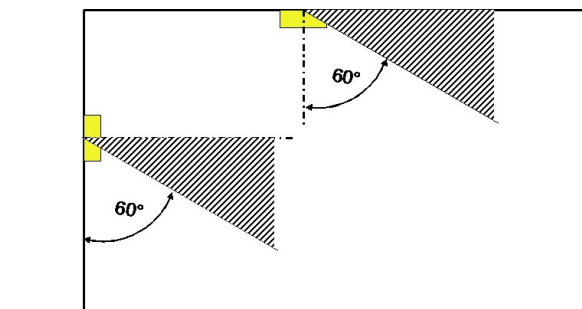

Luminaire: RP-TECHNIK KEU028 ER-Light universal, SB/8h

Lamps: 1 x KEU028

Colour rendering index: 70
 Luminous flux: 220 lm
 Correction Factor: 1.000
 Emergency lighting factor: 1.00
 Emergency lighting luminous flux: 220 lm
 Light output ratio: 77.91
 Light output ratio (lower hemisphere): 100.00
 Light output ratio (upper hemisphere): 0.00

Glare valuation (Maximum luminous intensity [cd])

	C0	C90	C0 - C360
Gamma 60° - 90°	210.5	9.5	210.5
Gamma 0° - 180°	210.5	40.5	210.5

Distance table for even escape routes

Mounting Height [m]

Mounting Height [m]					
2.50	7.08	18.11	11.64	5.85	2.18
3.00	7.02	19.35	12.19	6.07	2.16
3.50	6.43	20.01	12.20	6.17	2.06
4.00	5.26	20.07	11.67	6.16	1.90
4.50	3.10	19.43	8.99	6.04	1.67
5.00	3.04	16.67	7.92	5.81	1.29
5.50	2.90	14.05	7.40	5.50	0.63
6.00	0.00	9.05	6.58	5.10	0.00
6.50	0.00	8.75	4.41	4.43	0.00
7.00	0.00	7.25	3.21	3.22	0.00

The spacing table is based on the following parameters:

- Maintenance factor: 0.80
- Emergency lighting factor: 1.00
- Minimum illuminance on centre line: 1.00 lx
- Minimum illuminance on half of escape route width: 0.50 lx
- Diversity on the centre line max. 40 : 1
- Width of escape route: 2.00 m