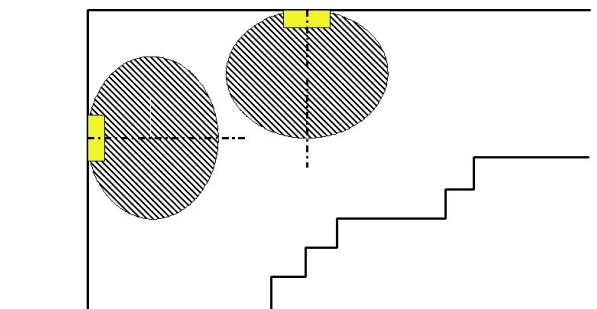

Luminaire: RP-TECHNIK KEU028 ER-Light universal, SB/8h

Lamps: 1 x KEU028

Colour rendering index: 70
 Luminous flux: 220 lm
 Correction Factor: 1.000
 Emergency lighting factor: 1.00
 Emergency lighting luminous flux: 220 lm
 Light output ratio: 77.91
 Light output ratio (lower hemisphere): 100.00
 Light output ratio (upper hemisphere): 0.00

Glare valuation (Maximum luminous intensity [cd])

	C0	C90	C0 - C360
Gamma 60° - 90°	210.5	9.5	210.5
Gamma 0° - 180°	210.5	40.5	210.5

Distance table for even escape routes

Mounting Height [m]

Mounting Height [m]					
2.50	7.08	18.11	11.64	5.85	2.18
3.00	7.02	19.35	12.19	6.07	2.16
3.50	6.43	20.01	12.20	6.17	2.06
4.00	5.26	20.07	11.67	6.16	1.90
4.50	3.10	19.43	8.99	6.04	1.67
5.00	3.04	16.67	7.92	5.81	1.29
5.50	2.90	14.05	7.40	5.50	0.63
6.00	0.00	9.05	6.58	5.10	0.00
6.50	0.00	8.75	4.41	4.43	0.00
7.00	0.00	7.25	3.21	3.22	0.00

The spacing table is based on the following parameters:

- Maintenance factor: 0.80
- Emergency lighting factor: 1.00
- Minimum illuminance on centre line: 1.00 lx
- Minimum illuminance on half of escape route width: 0.50 lx
- Diversity on the centre line max. 40 : 1
- Width of escape route: 2.00 m