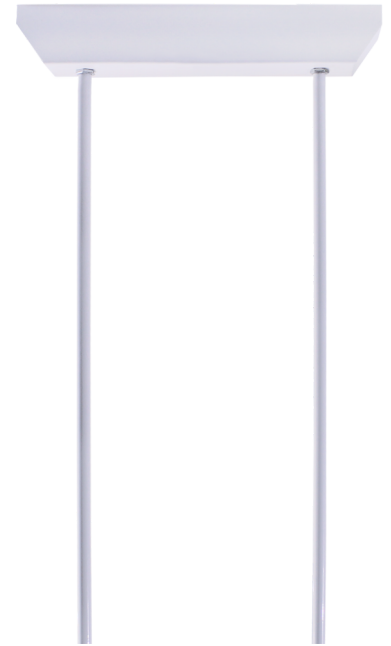

Art.-No.: 2DW-EB

This ceiling suspension is the more robust variant of its kind. With this both pendulums are attached with a connecting piece to increase the stability. This is attached to the ceiling and the emergency luminaire to the inside the steel tube integrated cables. The emergency luminaire is now attached unobtrusively and steadily to the ceiling.

Optionally with pendulum tubes with a length of 1 meter (2DW-EB.1M) or with pendulum tubes with a length of 2 meters (2DW-EB.2M)

TECHNICAL DATA

Length	50 mm
Width	280 mm
Height	540 mm
Weight	0.55 kg
Weight incl. Packaging	0.55 kg
Customs tariff number	94059900
Country of origin	Germany
EAN	4260659568849