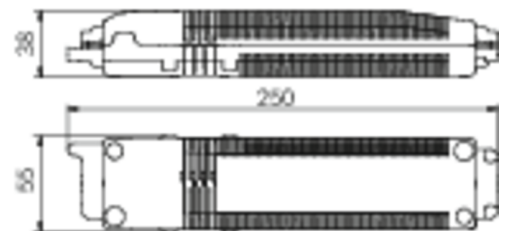

Elektronik Box