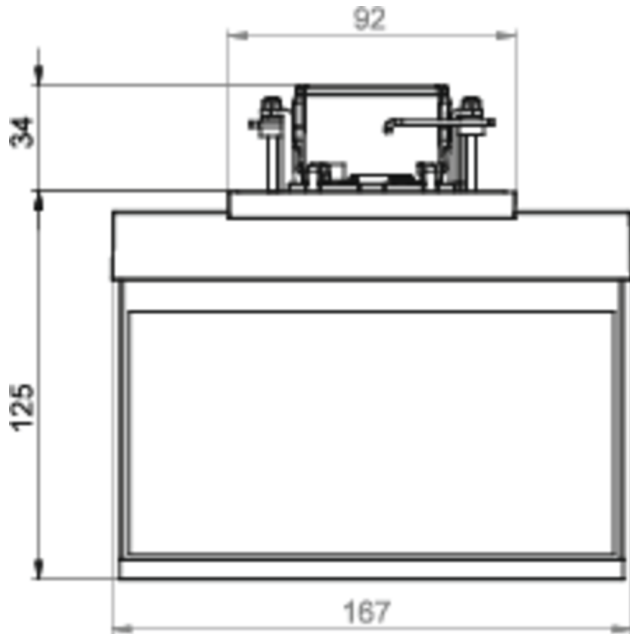

TECHNICAL DRAWING