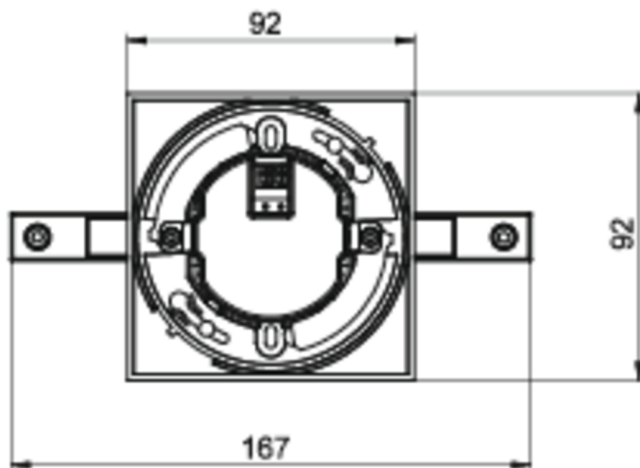

TECHNICAL DRAWING