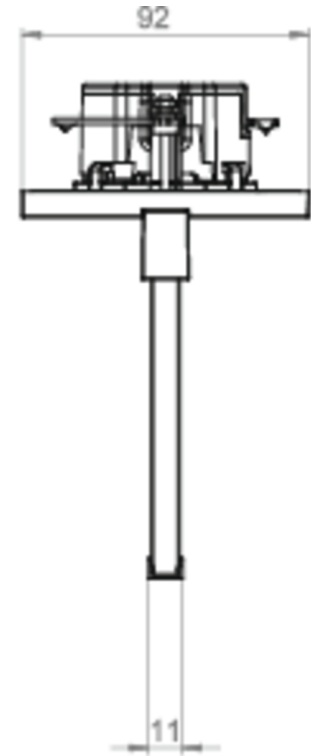

TECHNICAL DRAWING