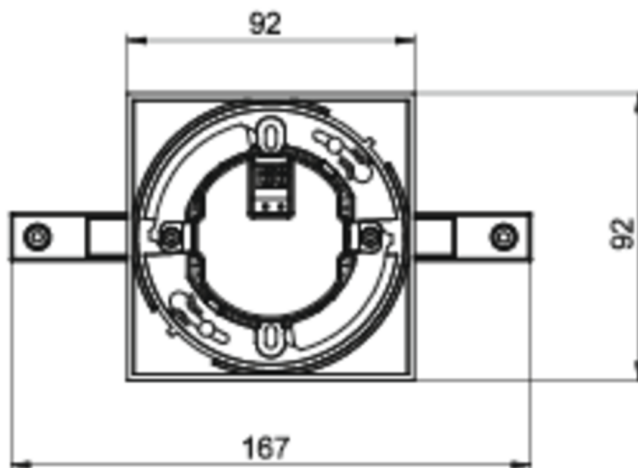

TECHNICAL DRAWING