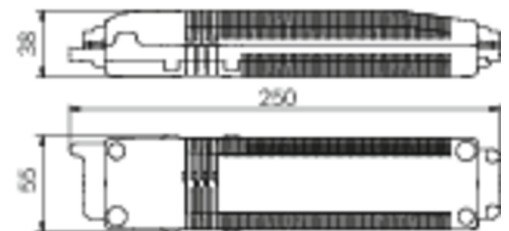

Elektronik Box