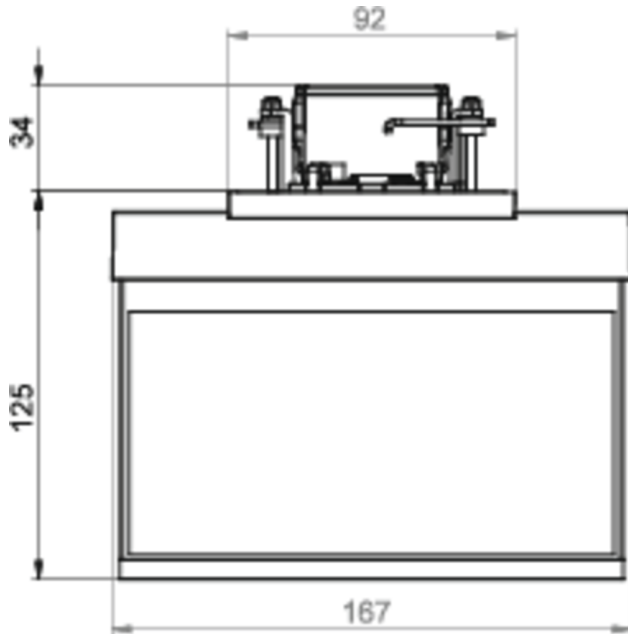

TECHNICAL DRAWING