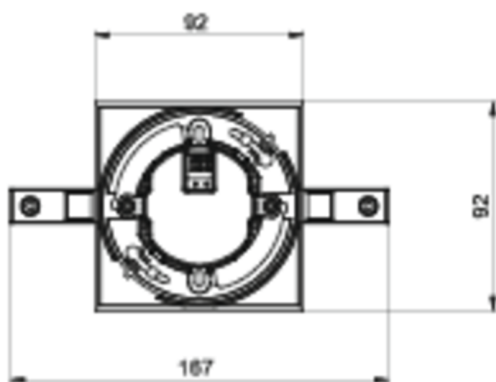

TECHNICAL DRAWING