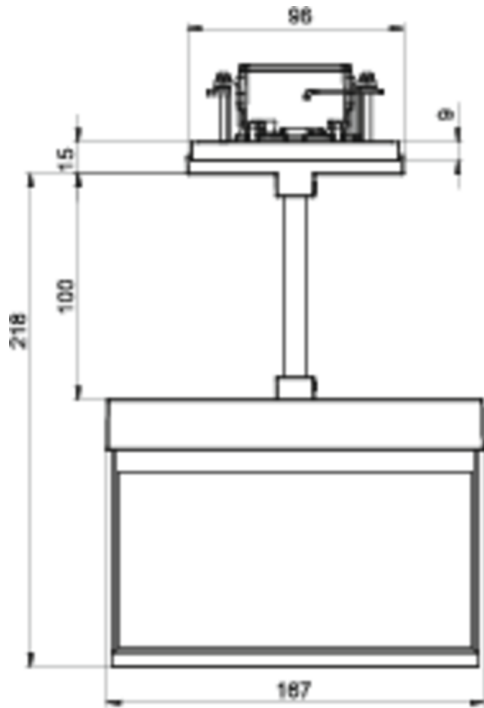

TECHNICAL DRAWING