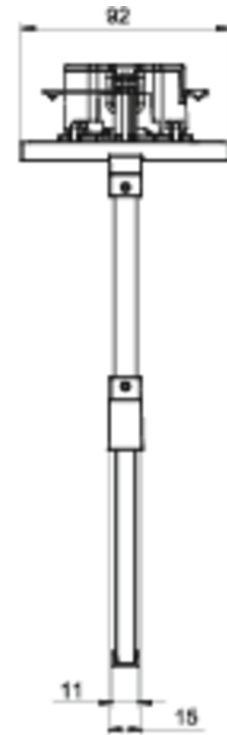

TECHNICAL DRAWING