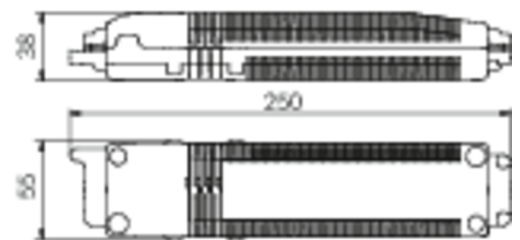

Elektronik Box

ACCESSORY LIST

AM-X-PKG -