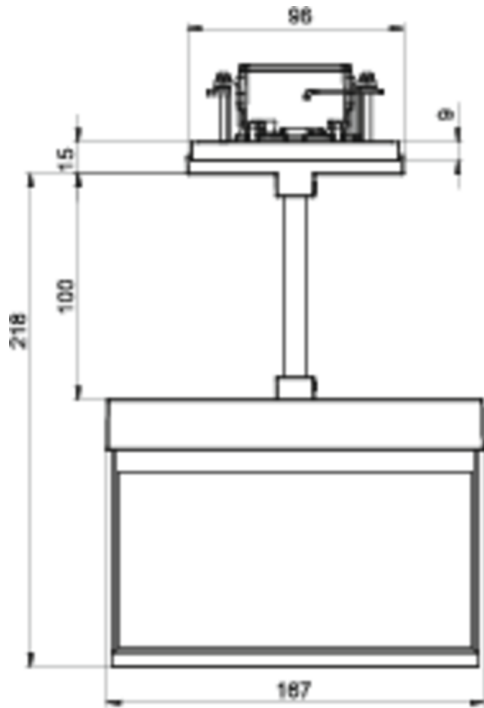

**Art.-Nr: AIEP003SC**  
**Exit sign Self-contained**  
**Pendant recessed ceiling, SelfControl (SC), 3 h, 15 m, IP20,**  
**Zinc die-cast, White**

Modern zinc die-cast emergency exit sign luminaire with pendant for recessed mounting in the ceiling. With an installation diameter of 68 mm, this luminaire can be easily integrated into many environments. Escape and emergency routes can be identified on either one or two sides.

## TECHNICAL DATA

Luminaire type	Exit sign
Mounting	Pendant recessed ceiling
Recognition distance	15 m
Pictograph	Set
Illuminant	LED
Housing material	Zinc die-cast
Housing color	White
Protection type (IP)	IP20
Impact resistance (IK)	≥ 3
Certification	WEEE, CE
Insulation class	2
Supply	Self-contained
Monitoring	SelfControl (SC)
Bridging time	3 h
Battery	NIMH 4,8 V/2,0 Ah
Operating mode	Non-maintained / maintained

Input voltageAC	230 V
Input frequency	50 / 60 Hz
Power max.	3,7 W
Power maintained	3,7 W
Power non-maintained	1,9 W
Ambient temperature maintained mode	-5 °C to 40 °C
Ambient temperature non-maintained mode	-5 °C to 40 °C
Depth	92 mm
Width	167 mm
Height	259 mm
Installation dimensions Diameter	68 mm
Weight	0.89
Weight incl. packaging	1.14
Connection cross-section	2.5 mm <sup>2</sup>
Switching input	Yes
Emergency light blocking	Yes
Battery connection	Connector
Dimming function	Yes
Customs tariff number	94056180
EAN	4260581713195

## TECHNICAL DRAWING