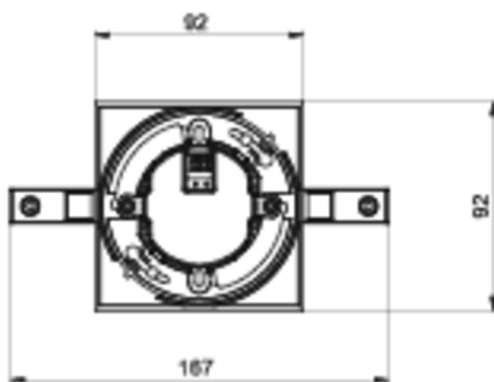

**Art.-Nr: AIEP003SC**  
**Exit sign Self-contained**  
**Pendant recessed ceiling, SelfControl (SC), 3 h, 15 m, IP20,**  
**Zinc die-cast, White**

Modern zinc die-cast emergency exit sign luminaire with pendant for recessed mounting in the ceiling. With an installation diameter of 68 mm, this luminaire can be easily integrated into many environments. Escape and emergency routes can be identified on either one or two sides.

## TECHNICAL DATA

Luminaire type	Exit sign
Mounting	Pendant recessed ceiling
Recognition distance	15 m
Pictograph	Set
Illuminant	LED
Housing material	Zinc die-cast
Housing color	White
Protection type (IP)	IP20
Impact resistance (IK)	≥ 3
Certification	WEEE, CE
Insulation class	2
Supply	Self-contained
Monitoring	SelfControl (SC)
Bridging time	3 h
Battery	NIMH 4,8 V/2,0 Ah
Operating mode	Non-maintained / maintained

Input voltageAC	230 V
Input frequency	50 / 60 Hz
Power max.	3,7 W
Power maintained	3,7 W
Power non-maintained	1,9 W
Ambient temperature maintained mode	-5 °C to 40 °C
Ambient temperature non-maintained mode	-5 °C to 40 °C
Depth	92 mm
Width	167 mm
Height	259 mm
Installation dimensions Diameter	68 mm
Weight	0.89
Weight incl. packaging	1.14
Connection cross-section	2.5 mm <sup>2</sup>
Switching input	Yes
Emergency light blocking	Yes
Battery connection	Connector
Dimming function	Yes
Customs tariff number	94056180
EAN	4260581713195

## TECHNICAL DRAWING