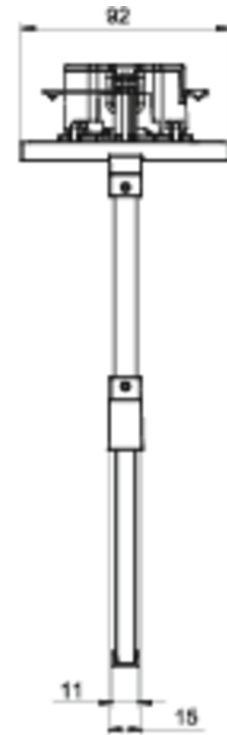

**Art.-Nr: AIEP003SC**  
**Exit sign Self-contained**  
**Pendant recessed ceiling, SelfControl (SC), 3 h, 15 m, IP20,**  
**Zinc die-cast, White**

Modern zinc die-cast emergency exit sign luminaire with pendant for recessed mounting in the ceiling. With an installation diameter of 68 mm, this luminaire can be easily integrated into many environments. Escape and emergency routes can be identified on either one or two sides.

## TECHNICAL DATA

Luminaire type	Exit sign
Mounting	Pendant recessed ceiling
Recognition distance	15 m
Pictograph	Set
Illuminant	LED
Housing material	Zinc die-cast
Housing color	White
Protection type (IP)	IP20
Impact resistance (IK)	≥ 3
Certification	WEEE, CE
Insulation class	2
Supply	Self-contained
Monitoring	SelfControl (SC)
Bridging time	3 h
Battery	NIMH 4,8 V/2,0 Ah
Operating mode	Non-maintained / maintained

Input voltageAC	230 V
Input frequency	50 / 60 Hz
Power max.	3,7 W
Power maintained	3,7 W
Power non-maintained	1,9 W
Ambient temperature maintained mode	-5 °C to 40 °C
Ambient temperature non-maintained mode	-5 °C to 40 °C
Depth	92 mm
Width	167 mm
Height	259 mm
Installation dimensions Diameter	68 mm
Weight	0.89
Weight incl. packaging	1.14
Connection cross-section	2.5 mm <sup>2</sup>
Switching input	Yes
Emergency light blocking	Yes
Battery connection	Connector
Dimming function	Yes
Customs tariff number	94056180
EAN	4260581713195

## TECHNICAL DRAWING