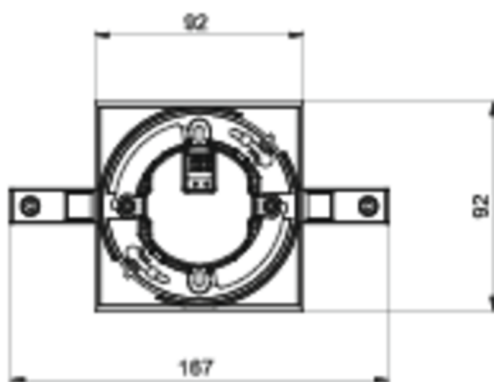

TECHNICAL DRAWING