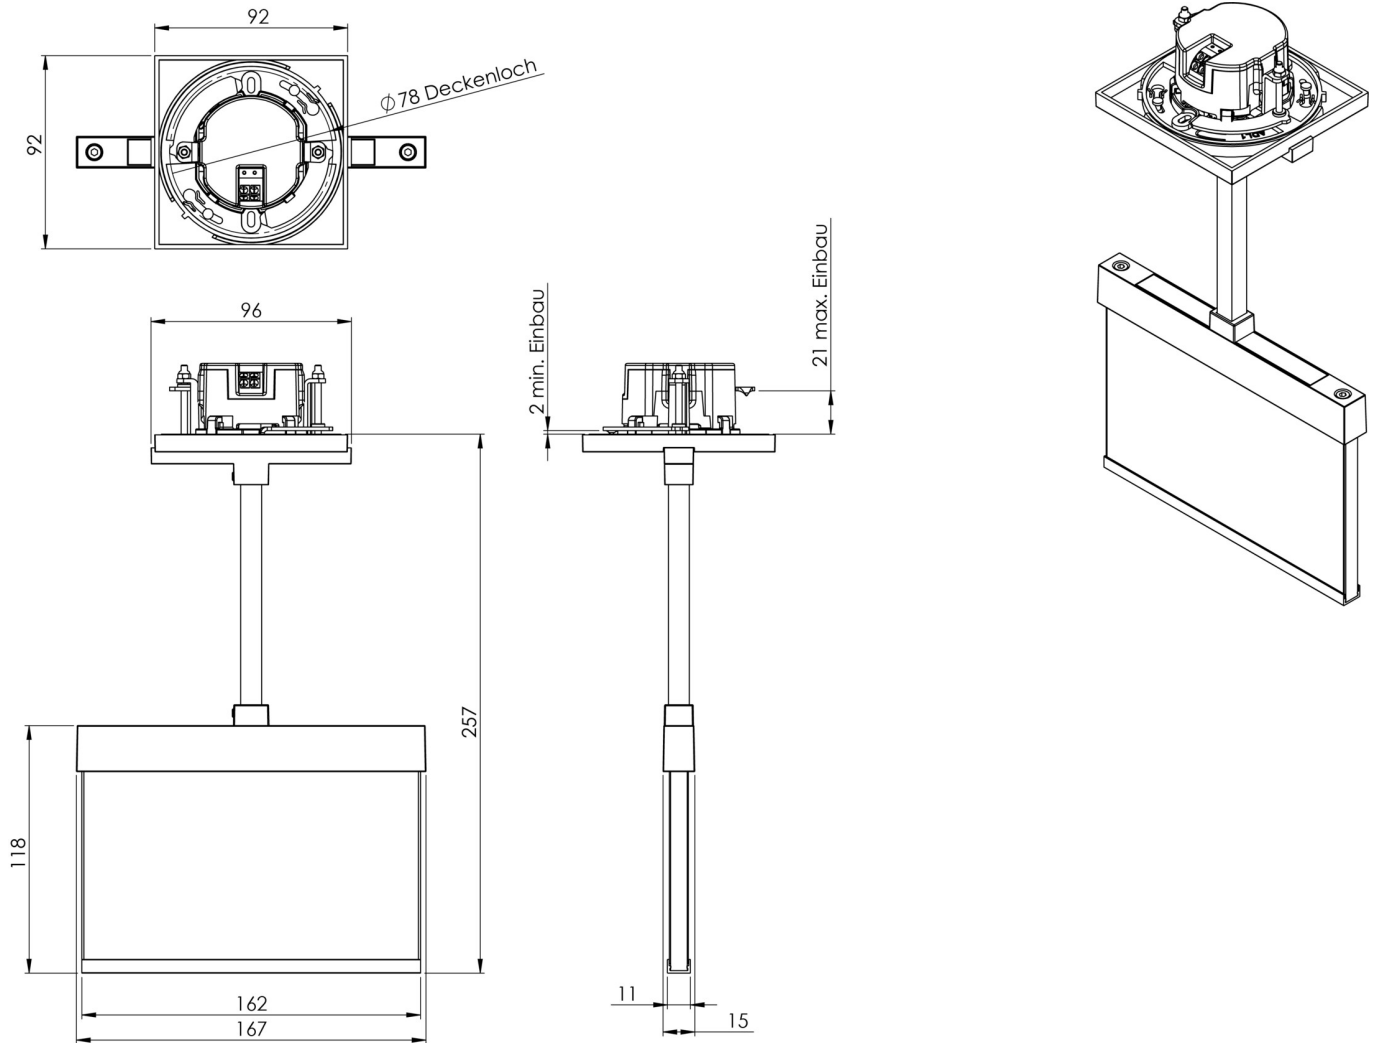

TECHNICAL DRAWING

ACCESSORY LIST

AM-X-PKG -