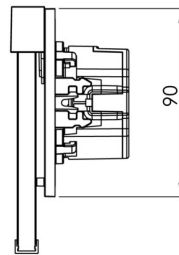

TECHNICAL DRAWING

RELATED PRODUCTS

Art.-No.	Image	Monitoring	Supply	Color	Investment	Automatic log	Maintenance level	Remote maintenance	max. luminaires	Single luminaire monitoring
AIR003SC		SelfControl (SC)	Single battery	RAL 9003	€	no	high	no	unlimited	itself
AIR003SC-AZ		SelfControl (SC)	Single battery	RAL 7016	€	no	high	no	unlimited	itself

As of: 14.05.2025 - Subject to technical changes and errors.