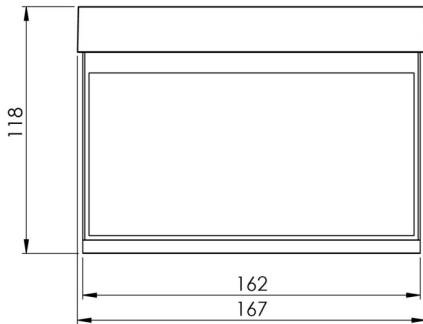

TECHNICAL DRAWING

RELATED PRODUCTS

Art.-No.	Image	Monitoring	Supply	Color	Investment	Automatic log	Maintenance level	Remote maintenance	max. luminaires	Single luminaire monitoring
AIR003SC		SelfControl (SC)	Single battery	RAL 9003	€	no	high	no	unlimited	itself
AIR003SC-AZ		SelfControl (SC)	Single battery	RAL 7016	€	no	high	no	unlimited	itself

As of: 14.05.2025 - Subject to technical changes and errors.