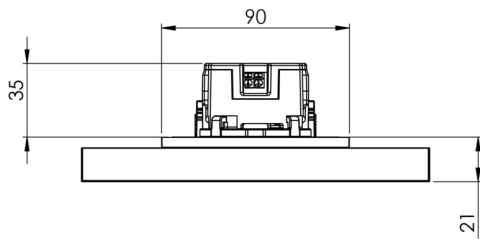

TECHNICAL DRAWING

RELATED PRODUCTS

Art.-No.	Image	Monitoring	Supply	Color	Investment	Automatic log	Maintenance level	Remote maintenance	max. luminaires	Single luminaire monitoring
AIR003SC		SelfControl (SC)	Single battery	RAL 9003	€	no	high	no	unlimited	itself
AIR003SC-AZ		SelfControl (SC)	Single battery	RAL 7016	€	no	high	no	unlimited	itself

As of: 14.05.2025 - Subject to technical changes and errors.