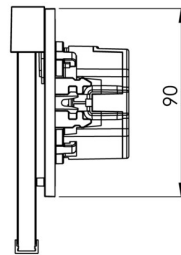

TECHNICAL DRAWING

RELATED PRODUCTS

Art.-No.	Image	Monitoring	Supply	Color	Investment	Automatic log	Maintenance level	Remote maintenance	max. luminaires	Single luminaire monitoring
AIR003SC-AZ		SelfControl (SC)	Single battery	RAL 7016	€	no	high	no	unlimited	itself
AIR003SC-E		SelfControl (SC)	Single battery	Edelstahl	€	no	high	no	unlimited	itself

As of: 14.05.2025 - Subject to technical changes and errors.