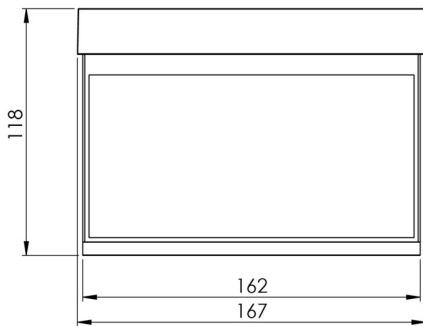

TECHNICAL DRAWING

RELATED PRODUCTS

Art.-No.	Image	Monitoring	Supply	Color	Investment	Automatic log	Maintenance level	Remote maintenance	max. luminaires	Single luminaire monitoring
AIR003SC-AZ		SelfControl (SC)	Single battery	RAL 7016	€	no	high	no	unlimited	itself
AIR003SC-E		SelfControl (SC)	Single battery	Edelstahl	€	no	high	no	unlimited	itself

As of: 14.05.2025 - Subject to technical changes and errors.