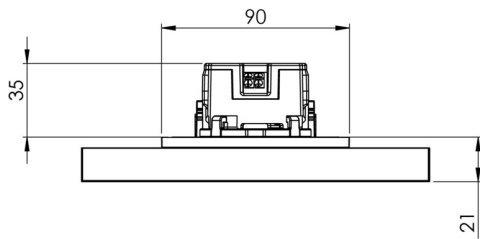

TECHNICAL DRAWING

RELATED PRODUCTS

Art.-No.	Image	Monitoring	Supply	Color	Investment	Automatic log	Maintenance level	Remote maintenance	max. luminaires	Single luminaire monitoring
AIR003SC-AZ		SelfControl (SC)	Single battery	RAL 7016	€	no	high	no	unlimited	itself
AIR003SC-E		SelfControl (SC)	Single battery	Edelstahl	€	no	high	no	unlimited	itself

As of: 14.05.2025 - Subject to technical changes and errors.