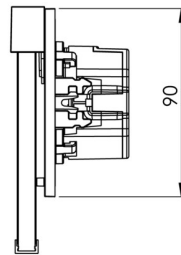

## TECHNICAL DATA

Luminaire type	Exit sign
Mounting	Recessed wall mounting
Recognition distance	15 m
Pictograph	Set
Illuminant	LED
Housing material	Zinc die-cast
Housing color	Anthracite
Protection type (IP)	IP40
Impact resistance (IK)	≥ 3
Certification	WEEE, CE
Insulation class	2
Supply	Self-contained
Monitoring	SelfControl (SC)
Bridging time	8 h
Battery	NIMH 4,8 V/2,0 Ah
Operating mode	Non-maintained / maintained
Input voltageAC	230 V

Input frequency	50 / 60 Hz
Power max.	3,7 W
Power maintained	3,7 W
Power non-maintained	1,9 W
Ambient temperature maintained mode	-5 °C to 40 °C
Ambient temperature non-maintained mode	-5 °C to 40 °C
Depth	58 mm
Width	167 mm
Height	118 mm
Installation dimensions Diameter	68 mm
Weight	0.69
Weight incl. packaging	0.94
Connection cross-section	2.5 mm <sup>2</sup>
Switching input	Yes
Emergency light blocking	Yes
Battery connection	Connector
Dimming function	Yes
Customs tariff number	94056180
EAN	4260581713416

## TECHNICAL DRAWING