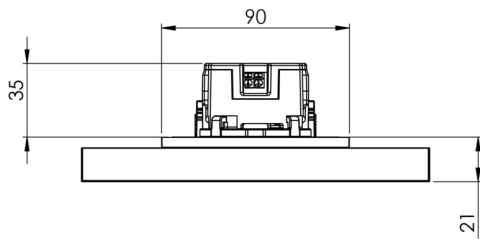

TECHNICAL DRAWING

RELATED PRODUCTS

Art.-No.	Image	Monitoring	Supply	Color	Investment	Automatic log	Maintenance level	Remote maintenance	max. luminaires	Single luminaire monitoring
AIR008SC		SelfControl (SC)	Single battery	RAL 9003	€	no	high	no	unlimited	itself
AIR008SC-E		SelfControl (SC)	Single battery	Edelstahl	€	no	high	no	unlimited	itself

As of: 14.05.2025 - Subject to technical changes and errors.