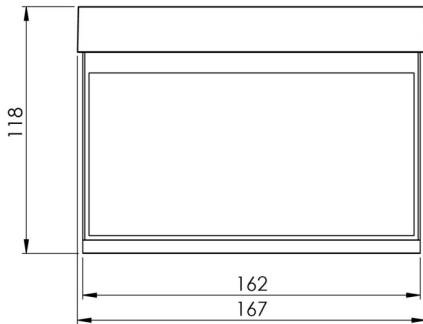

TECHNICAL DRAWING

RELATED PRODUCTS

Art.-No.	Image	Monitoring	Supply	Color	Investment	Automatic log	Maintenance level	Remote maintenance	max. luminaires	Single luminaire monitoring
AIR008SC		SelfControl (SC)	Single battery	RAL 9003	€	no	high	no	unlimited	itself
AIR008SC-E		SelfControl (SC)	Single battery	Edelstahl	€	no	high	no	unlimited	itself

As of: 14.05.2025 - Subject to technical changes and errors.