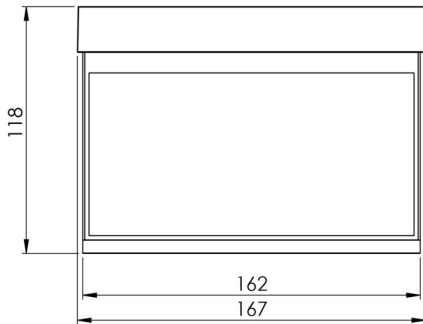

TECHNICAL DRAWING

RELATED PRODUCTS

Art.-No.	Image	Monitoring	Supply	Color	Investment	Automatic log	Maintenance level	Remote maintenance	max. luminaires	Single luminaire monitoring
AIR008SC		SelfControl (SC)	Single battery	RAL 9003	€	no	high	no	unlimited	itself
AIR008SC-AZ		SelfControl (SC)	Single battery	RAL 7016	€	no	high	no	unlimited	itself

As of: 14.05.2025 - Subject to technical changes and errors.