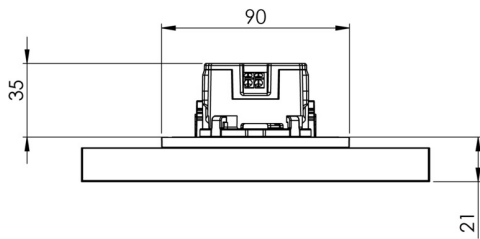

TECHNICAL DRAWING

RELATED PRODUCTS

Art.-No.	Image	Monitoring	Supply	Color	Investment	Automatic log	Maintenance level	Remote maintenance	max. luminaires	Single luminaire monitoring
AIR008SC		SelfControl (SC)	Single battery	RAL 9003	€	no	high	no	unlimited	itself
AIR008SC-AZ		SelfControl (SC)	Single battery	RAL 7016	€	no	high	no	unlimited	itself

As of: 14.05.2025 - Subject to technical changes and errors.