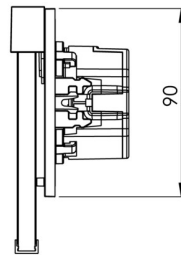

TECHNICAL DRAWING

RELATED PRODUCTS

Art.-No.	Image	Monitoring	Supply	Color	Investment	Automatic log	Maintenance level	Remote maintenance	max. luminaires	Single luminaire monitoring
AIR008SC		SelfControl (SC)	Single battery	RAL 9003	€	no	high	no	unlimited	itself
AIR008SC-AZ		SelfControl (SC)	Single battery	RAL 7016	€	no	high	no	unlimited	itself

As of: 14.05.2025 - Subject to technical changes and errors.