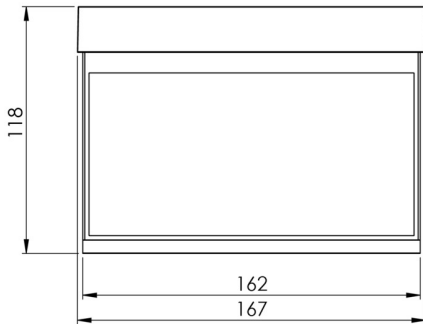

TECHNICAL DRAWING

RELATED PRODUCTS

Art.-No.	Image	Monitoring	Supply	Color	Investment	Automatic log	Maintenance level	Remote maintenance	max. luminaires	Single luminaire monitoring
AIR008SC-AZ		SelfControl (SC)	Single battery	RAL 7016	€	no	high	no	unlimited	itself
AIR008SC-E		SelfControl (SC)	Single battery	Edelstahl	€	no	high	no	unlimited	itself

As of: 14.05.2025 - Subject to technical changes and errors.