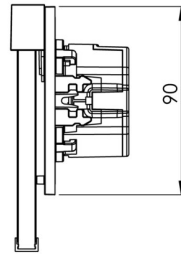

## TECHNICAL DATA

Luminaire type	Exit sign
Mounting	Recessed wall mounting
Recognition distance	15 m
Pictograph	Set
Illuminant	LED
Housing material	Zinc die-cast
Housing color	White
Protection type (IP)	IP40
Impact resistance (IK)	≥ 3
Certification	WEEE, CE
Insulation class	2
Supply	Self-contained
Monitoring	SelfControl (SC)
Bridging time	8 h
Battery	NIMH 4,8 V/2,0 Ah
Operating mode	Non-maintained / maintained
Input voltageAC	230 V

Input frequency	50 / 60 Hz
Power max.	3,7 W
Power maintained	3,7 W
Power non-maintained	1,9 W
Ambient temperature maintained mode	-5 °C to 40 °C
Ambient temperature non-maintained mode	-5 °C to 40 °C
Depth	58 mm
Width	167 mm
Height	118 mm
Installation dimensions Diameter	68 mm
Weight	0.69
Weight incl. packaging	0.94
Connection cross-section	2.5 mm <sup>2</sup>
Switching input	Yes
Emergency light blocking	Yes
Battery connection	Connector
Dimming function	Yes
Customs tariff number	94056180
EAN	4260581713409

## TECHNICAL DRAWING