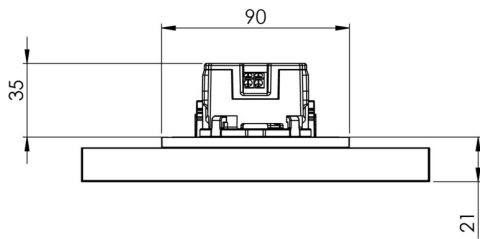

TECHNICAL DRAWING

RELATED PRODUCTS

Art.-No.	Image	Monitoring	Supply	Color	Investment	Automatic log	Maintenance level	Remote maintenance	max. luminaires	Single luminaire monitoring
AIR008SC-AZ		SelfControl (SC)	Single battery	RAL 7016	€	no	high	no	unlimited	itself
AIR008SC-E		SelfControl (SC)	Single battery	Edelstahl	€	no	high	no	unlimited	itself

As of: 14.05.2025 - Subject to technical changes and errors.