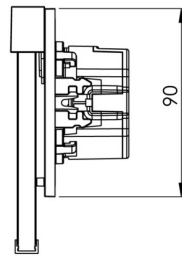

TECHNICAL DRAWING