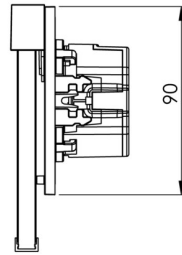

TECHNICAL DRAWING