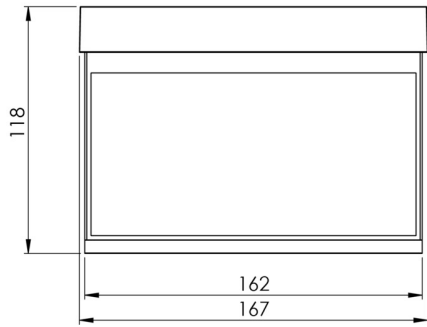

TECHNICAL DRAWING