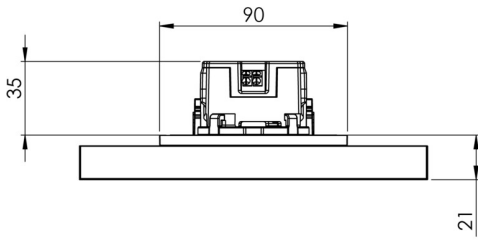

TECHNICAL DRAWING