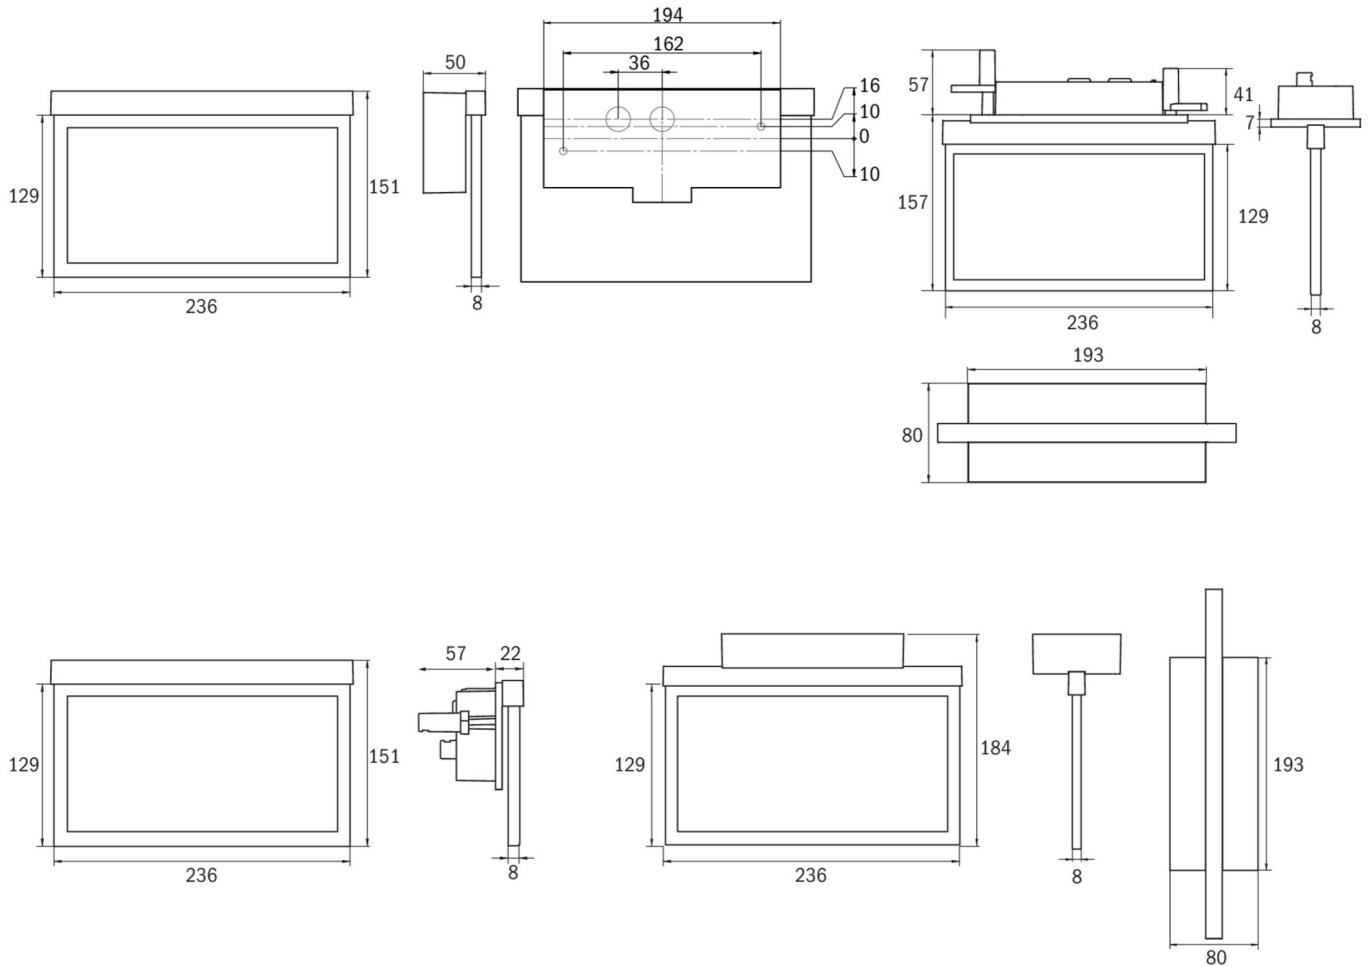

TECHNICAL DRAWING

ACCESSORY LIST

AM-XBE -