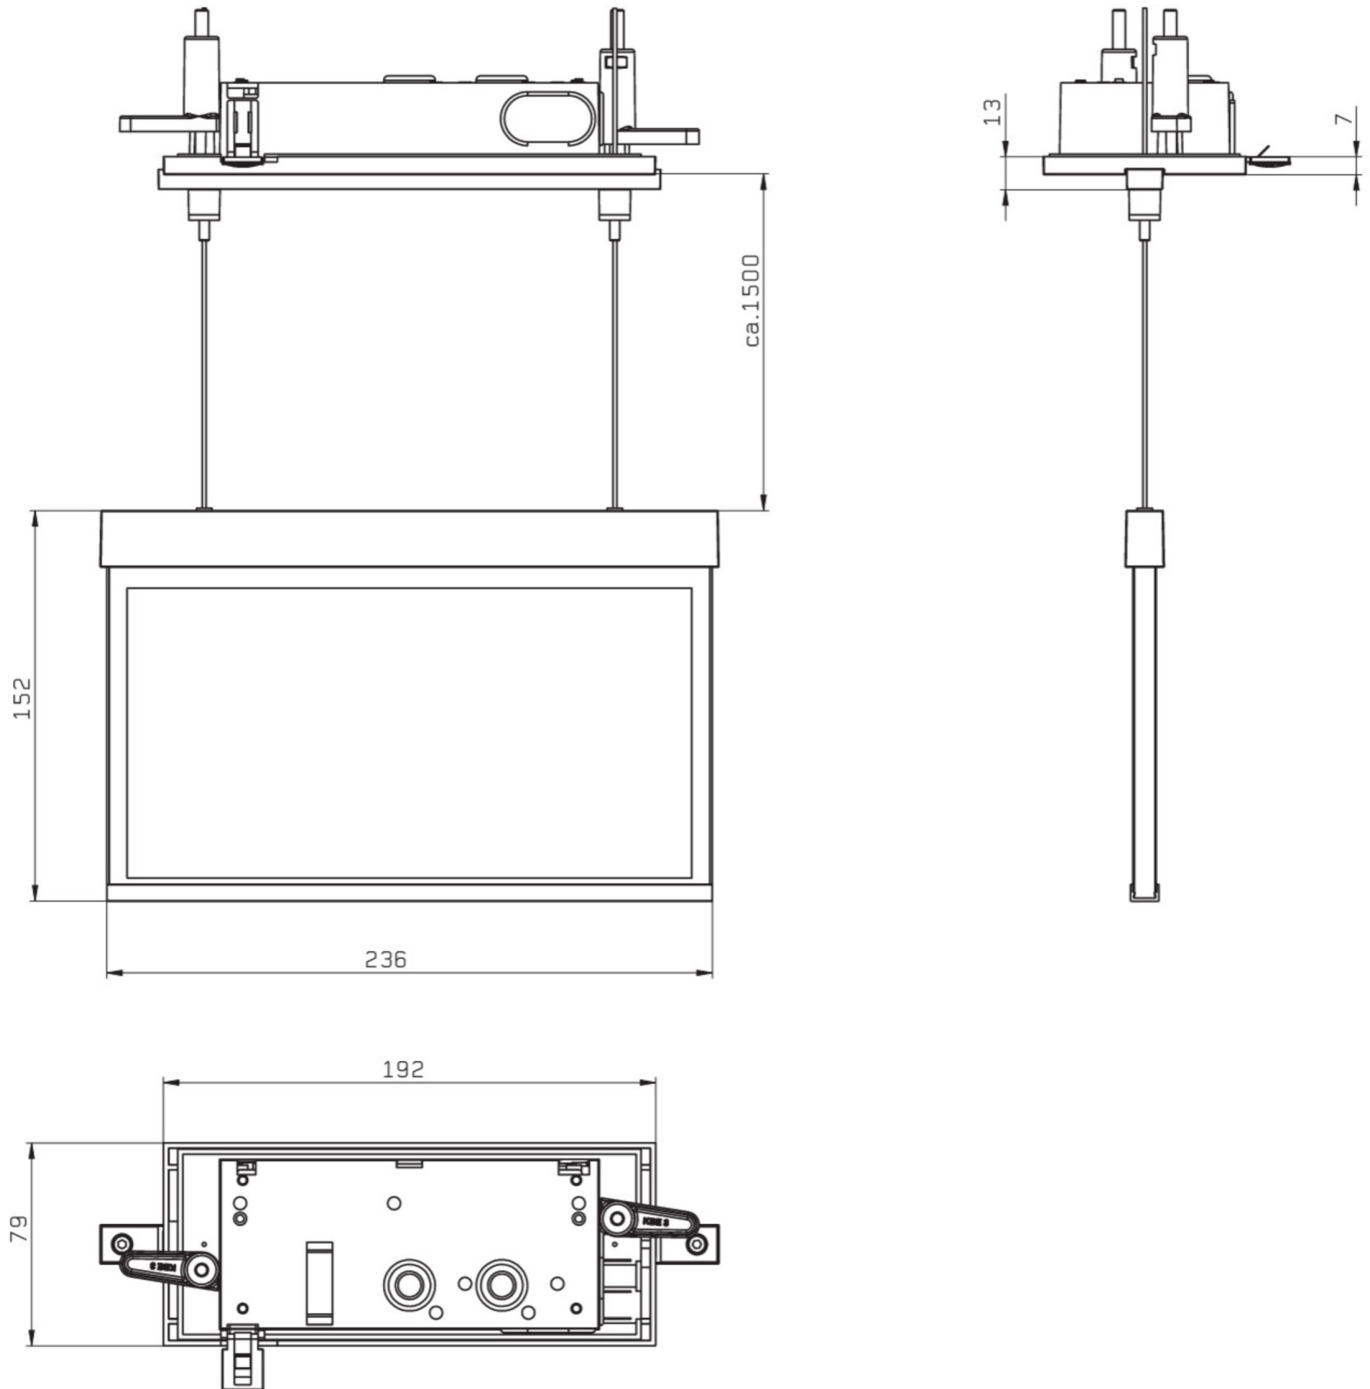

**Art.-Nr: AMCC003SC-AZ**  
**Exit sign Self-contained**  
**Rope ceiling installation, SelfControl (SC), 3 h, 22 m, IP20,**  
**Zinc die-cast, Anthracite**

Modern zinc die-cast emergency exit sign luminaire with wire suspension for recessed mounting in the ceiling. Escape and emergency routes can be identified on either one or two sides.

## TECHNICAL DATA

Luminaire type	Exit sign
Mounting	Rope ceiling installation
Recognition distance	22 m
Pictograph	Set
Illuminant	LED
Housing material	Zinc die-cast
Housing color	Anthracite
Protection type (IP)	IP20
Impact resistance (IK)	≥ 3
Certification	WEEE, CE
Insulation class	2
Supply	Self-contained
Monitoring	SelfControl (SC)
Bridging time	3 h
Battery	NIMH 4,8 V/2,0 Ah
Operating mode	Non-maintained / maintained
Input voltageAC	230 V

Input frequency	50 / 60 Hz
Power max.	4,7 W
Power maintained	4,7 W
Power non-maintained	1,95 W
Ambient temperature maintained mode	-5 °C to 40 °C
Ambient temperature non-maintained mode	-5 °C to 40 °C
Depth	79 mm
Width	236 mm
Height	165 mm
Installation length	176 mm
Installation width	68 mm
Installation height	40 mm
Weight	1.58
Weight incl. packaging	1.94
Connection cross-section	2.5 mm <sup>2</sup>
Switching input	Yes
Emergency light blocking	Yes
Battery connection	Connector
Dimming function	Yes
Customs tariff number	94056180
EAN	4260581713478

## TECHNICAL DRAWING