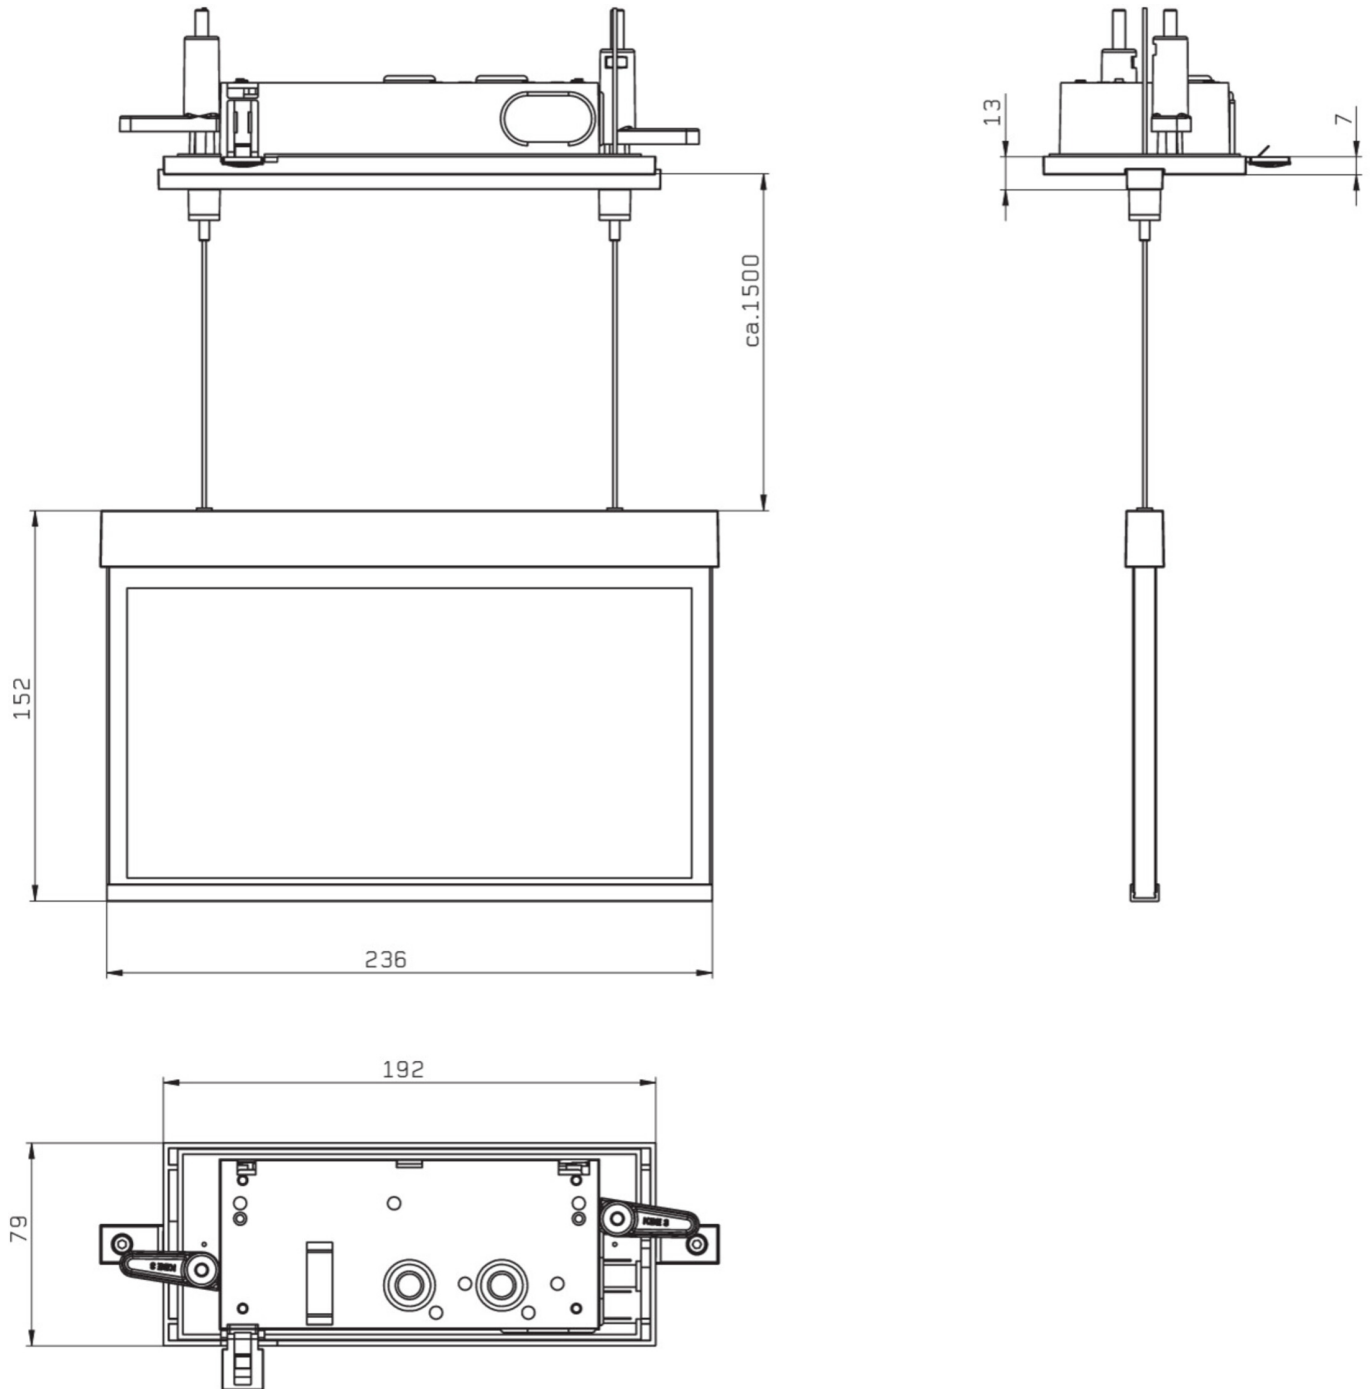

**Art.-Nr: AMCC003SC-E**  
**Exit sign Self-contained**  
**Rope ceiling installation, SelfControl (SC), 3 h, 22 m, IP20,**  
**Zinc die-cast, Stainless steel**

Modern zinc die-cast emergency exit sign luminaire with wire suspension for recessed mounting in the ceiling. Escape and emergency routes can be identified on either one or two sides.

## TECHNICAL DATA

Luminaire type	Exit sign
Mounting	Rope ceiling installation
Recognition distance	22 m
Pictograph	Set
Illuminant	LED
Housing material	Zinc die-cast
Housing color	Stainless steel
Protection type (IP)	IP20
Impact resistance (IK)	≥ 3
Certification	WEEE, CE
Insulation class	2
Supply	Self-contained
Monitoring	SelfControl (SC)
Bridging time	3 h
Battery	NIMH 4,8 V/2,0 Ah
Operating mode	Non-maintained / maintained
Input voltageAC	230 V

Input frequency	50 / 60 Hz
Power max.	4,7 W
Power maintained	4,7 W
Power non-maintained	1,95 W
Ambient temperature maintained mode	-5 °C to 40 °C
Ambient temperature non-maintained mode	-5 °C to 40 °C
Depth	79 mm
Width	236 mm
Height	165 mm
Installation length	176 mm
Installation width	68 mm
Installation height	40 mm
Weight	1.58
Weight incl. packaging	1.94
Connection cross-section	2.5 mm <sup>2</sup>
Switching input	Yes
Emergency light blocking	Yes
Battery connection	Connector
Dimming function	Yes
Customs tariff number	94056180
EAN	4260581713485

## TECHNICAL DRAWING