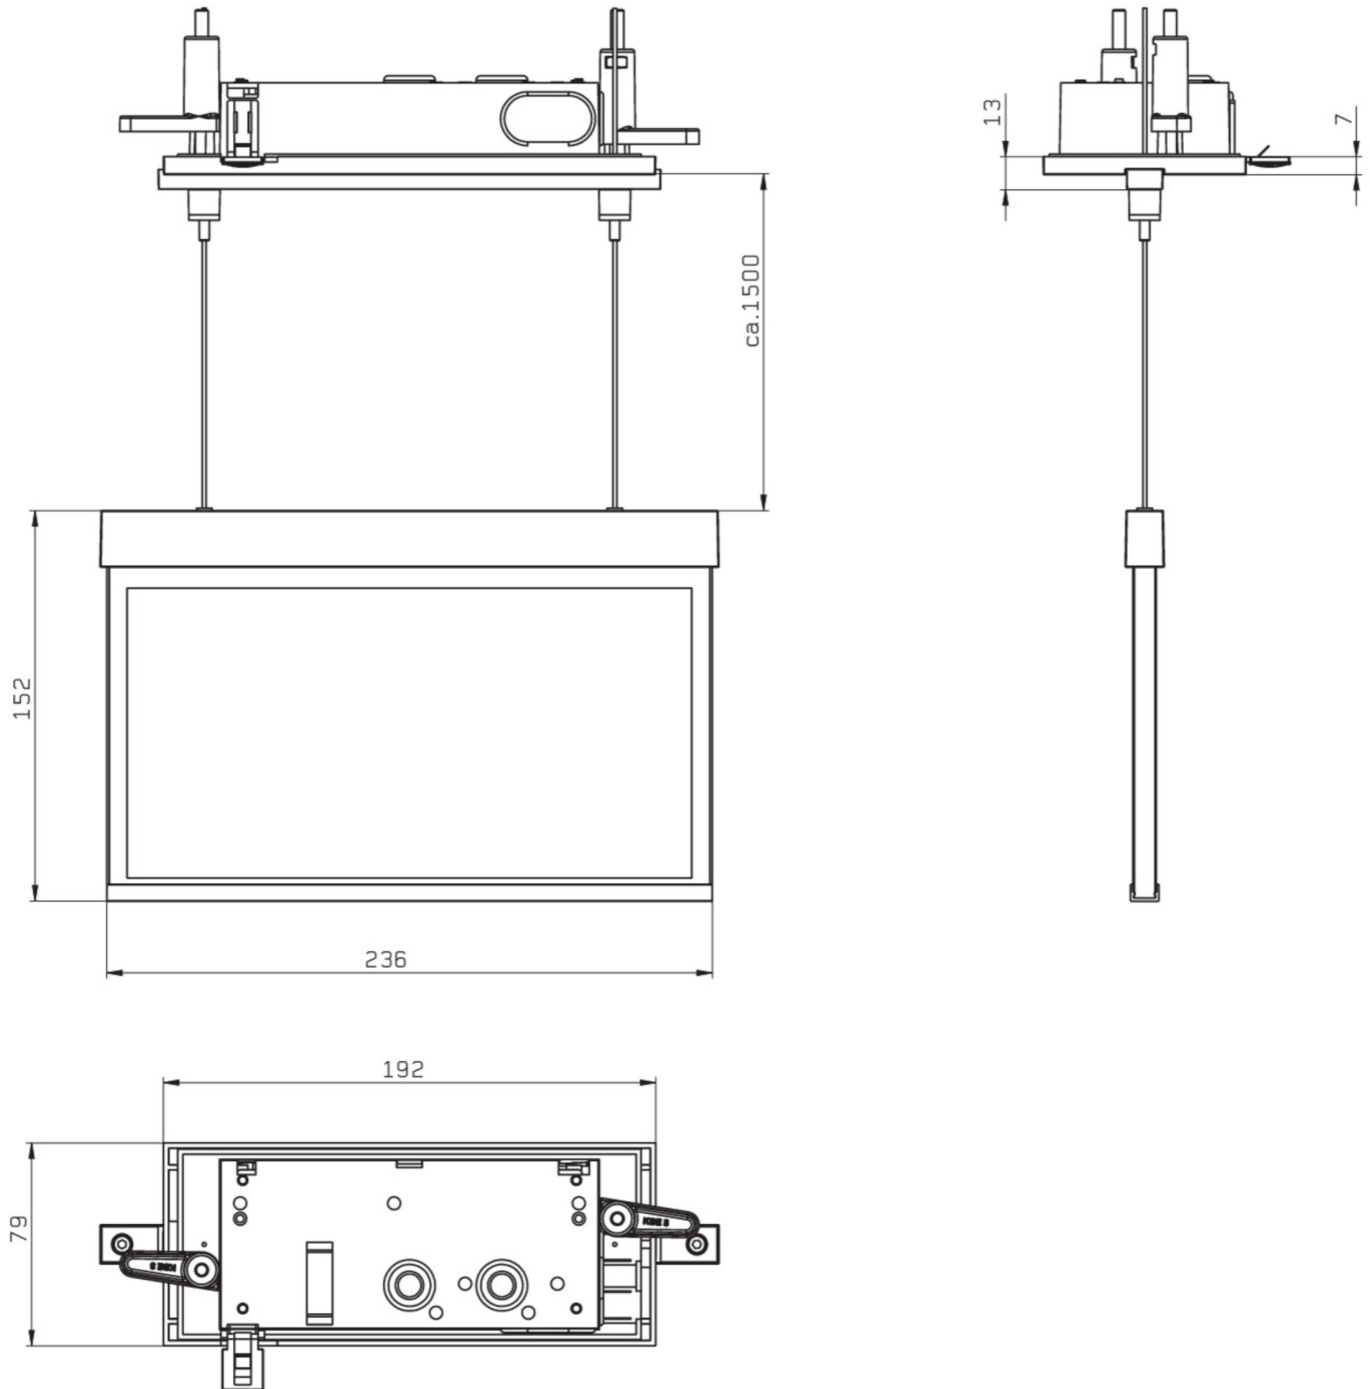

TECHNICAL DRAWING

ACCESSORY LIST

AM-XBE -