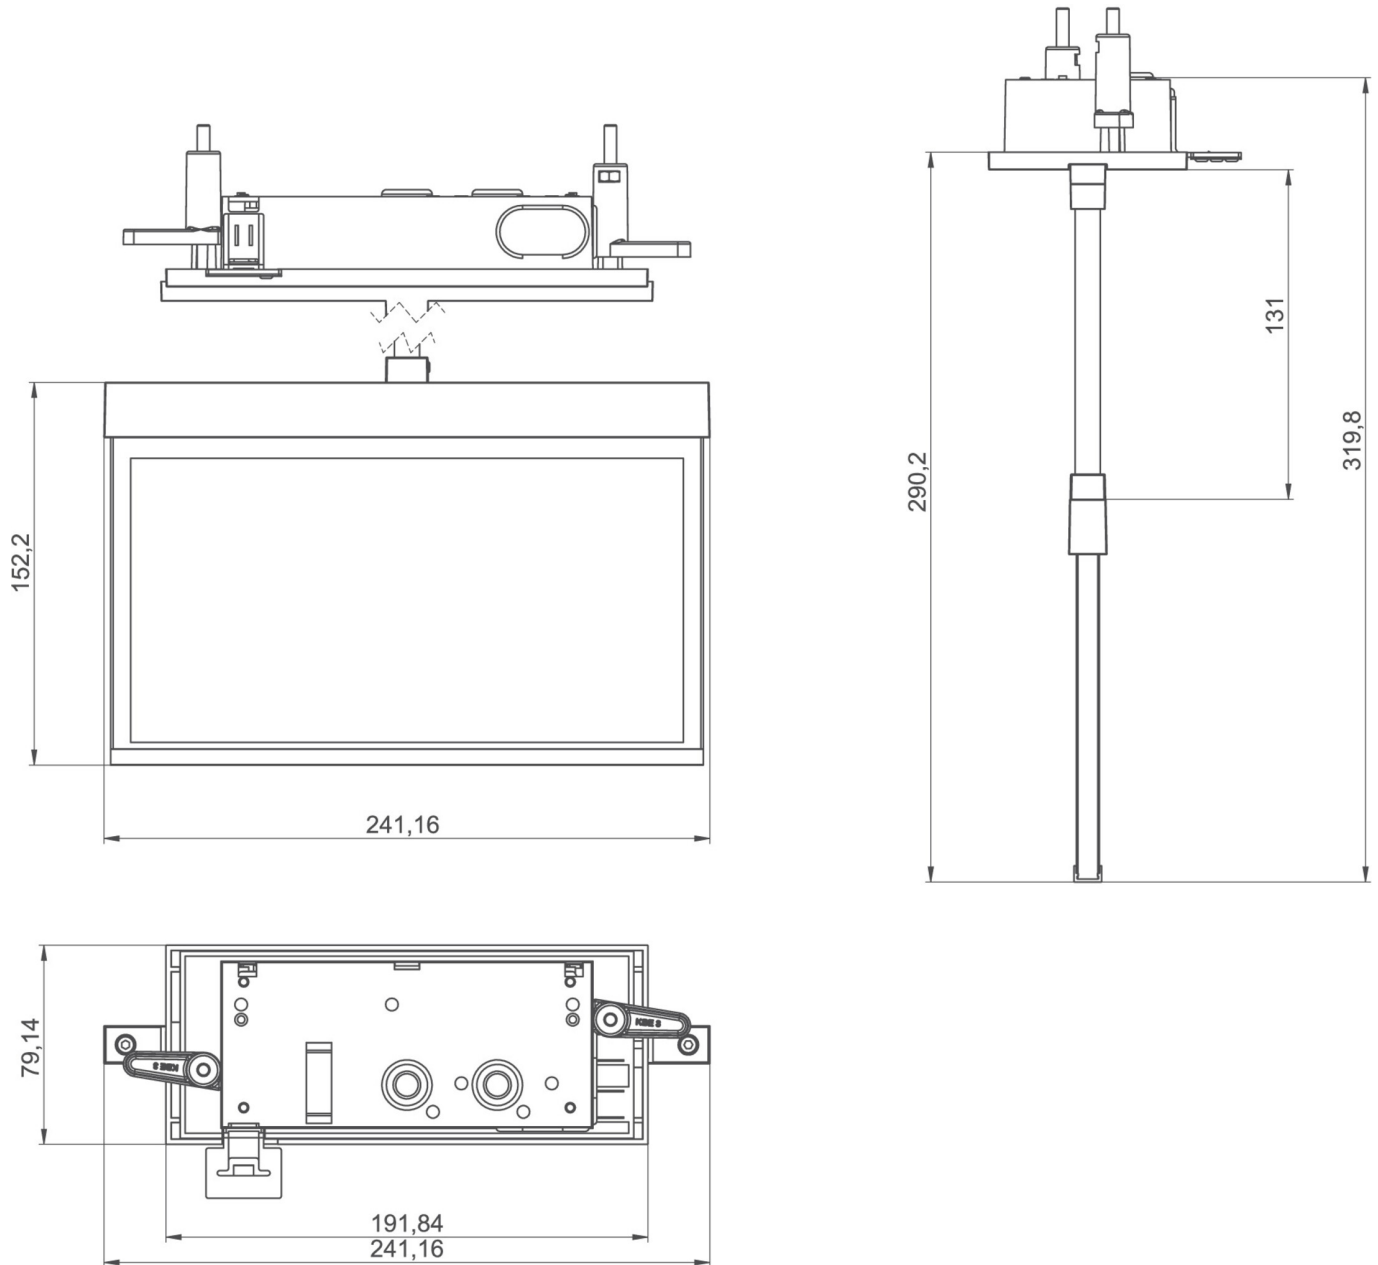

TECHNICAL DRAWING

ACCESSORY LIST

- AM-XBE -
- AM-X-PKG -