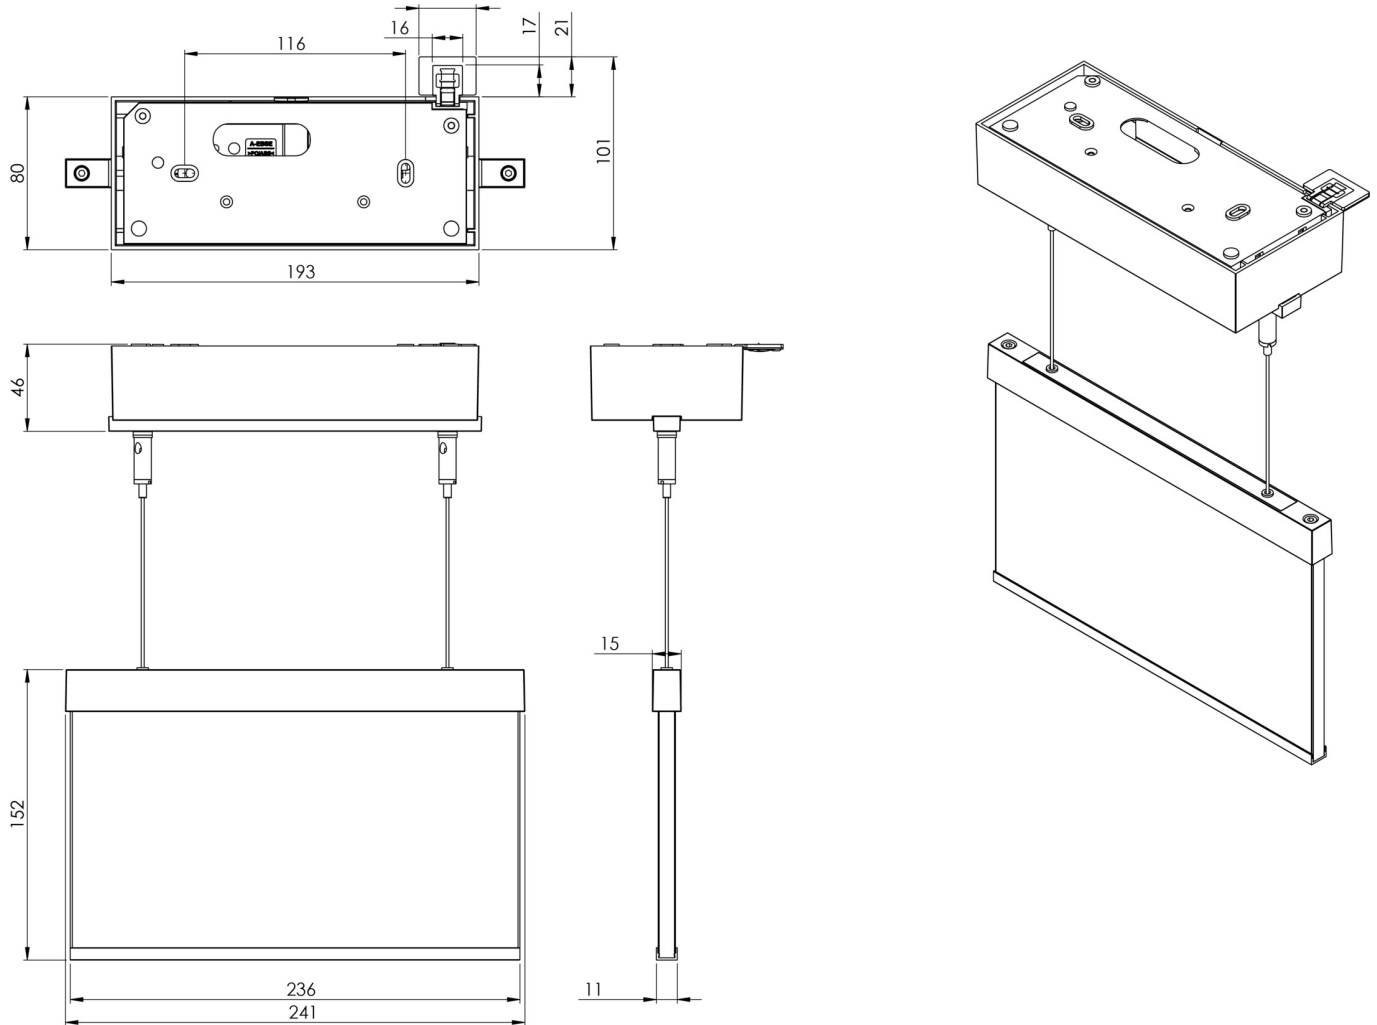

TECHNICAL DRAWING

ACCESSORY LIST

AM-X-APA - Surface-mounted adapter AM/AX