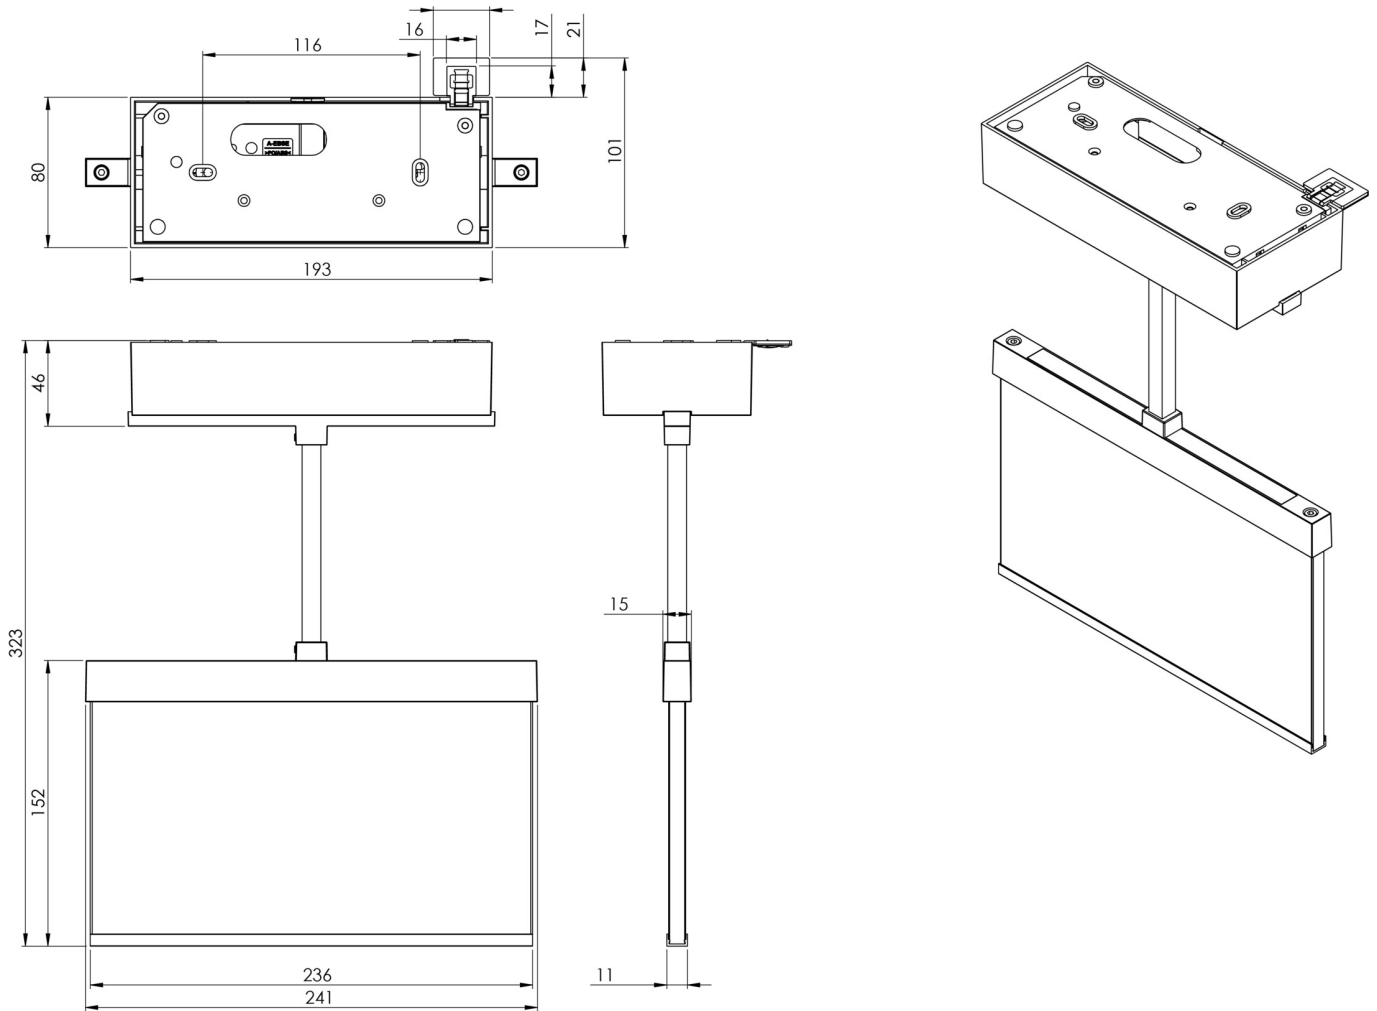

TECHNICAL DRAWING

ACCESSORY LIST

AM-X-APA - Surface-mounted adapter AM/AX

AM-X-PKG -