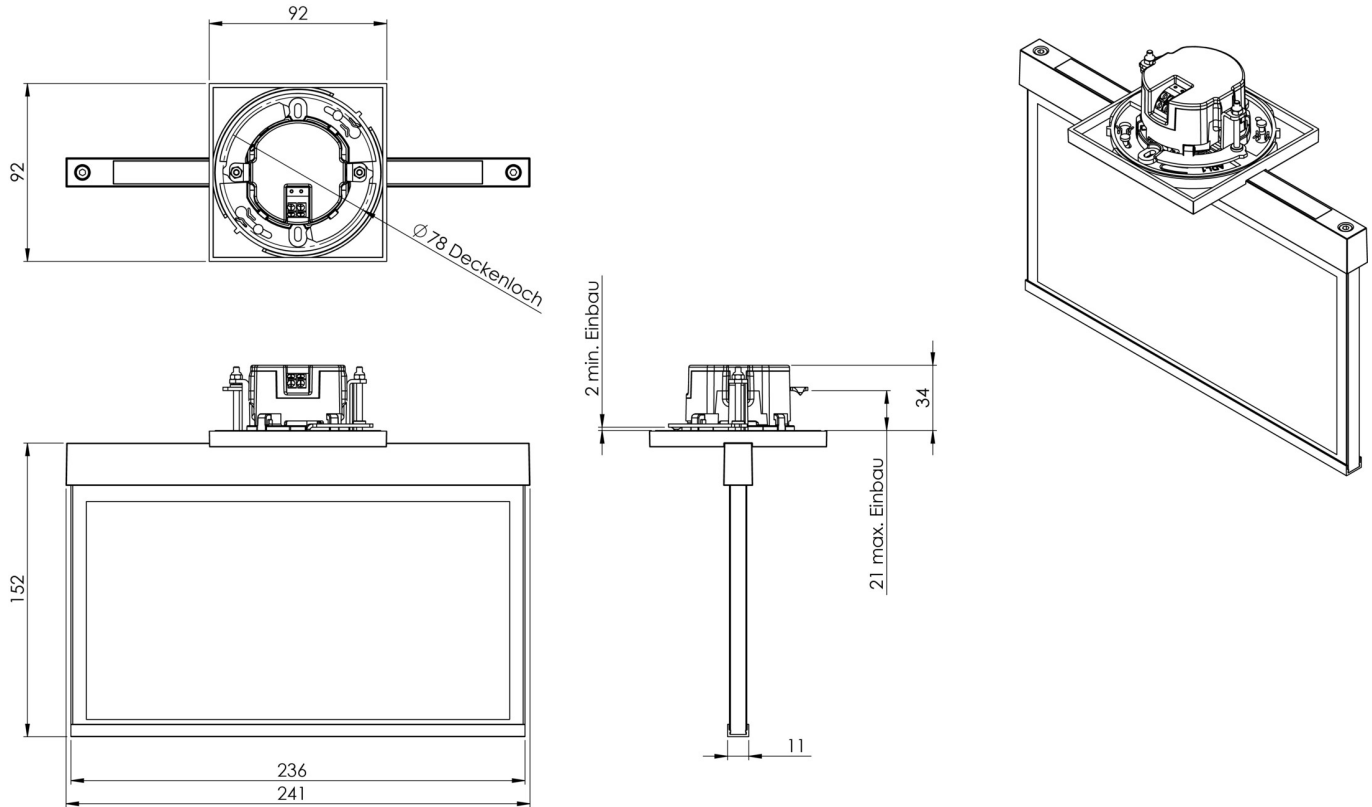

TECHNICAL DRAWING

RELATED PRODUCTS

Art.-No.	Image	Monitoring	Supply	Color	Investment	Automatic log	Maintenance level	Remote maintenance	max. luminaires	Single luminaire monitoring
AME003SC		SelfControl (SC)	Single battery	RAL 9003	€	no	high	no	unlimited	itself
AME003SC-AZ		SelfControl (SC)	Single battery	RAL 7016	€	no	high	no	unlimited	itself

As of: 14.05.2025 - Subject to technical changes and errors.