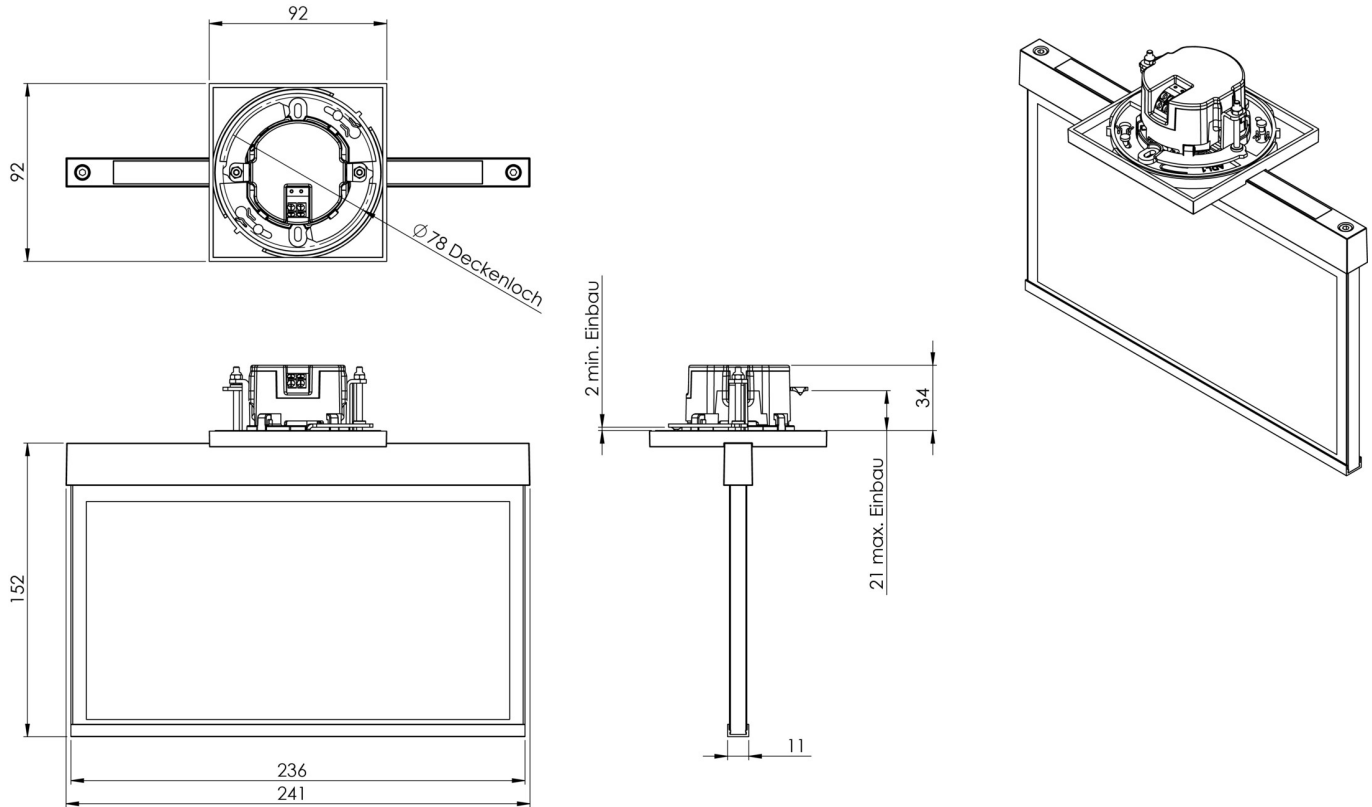

TECHNICAL DRAWING

RELATED PRODUCTS

Art.-No.	Image	Monitoring	Supply	Color	Investment	Automatic log	Maintenance level	Remote maintenance	max. luminaires	Single luminaire monitoring
AME003SC-AZ		SelfControl (SC)	Single battery	RAL 7016	€	no	high	no	unlimited	itself
AME003SC-E		SelfControl (SC)	Single battery	Edelstahl	€	no	high	no	unlimited	itself

As of: 14.05.2025 - Subject to technical changes and errors.