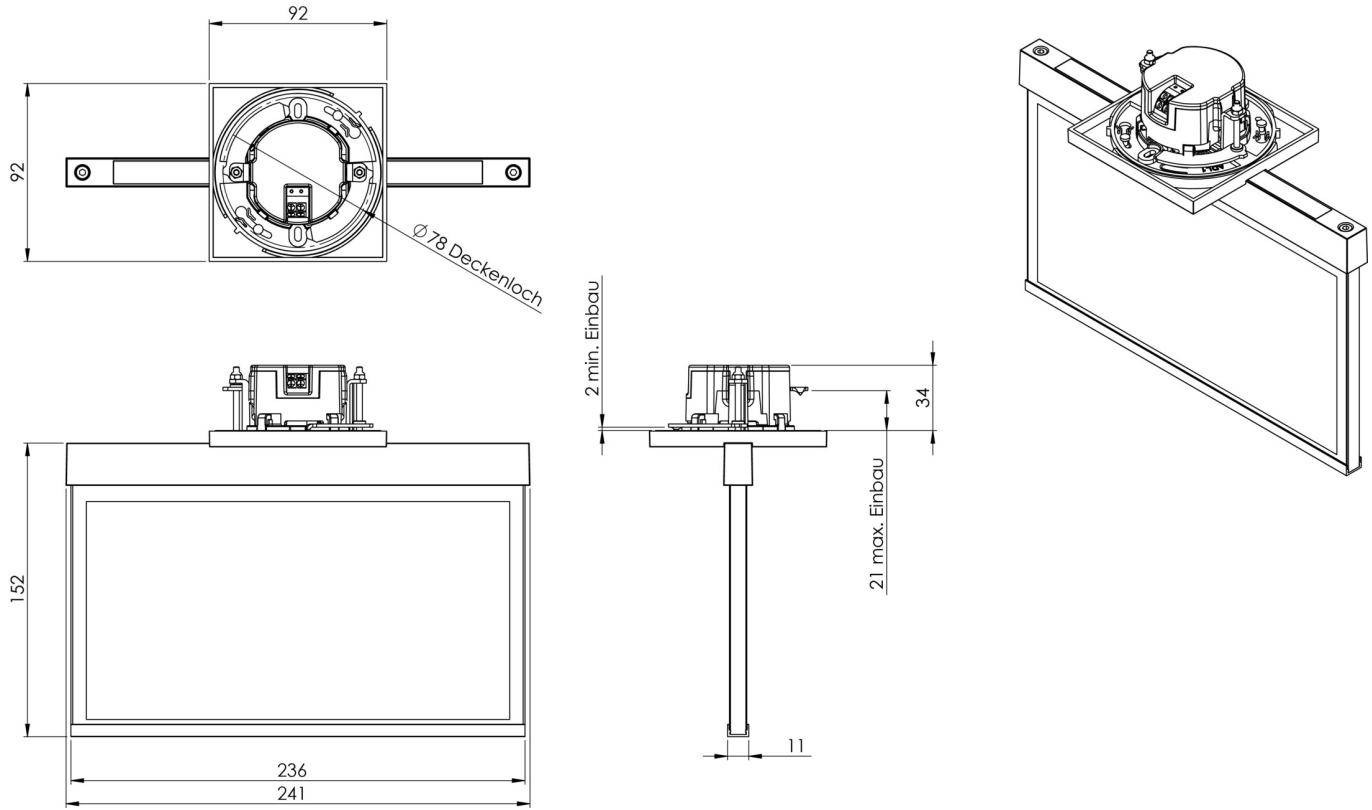

TECHNICAL DRAWING

RELATED PRODUCTS

Art.-No.	Image	Monitoring	Supply	Color	Investment	Automatic log	Maintenance level	Remote maintenance	max. luminaires	Single luminaire monitoring
AME008SC		SelfControl (SC)	Single battery	RAL 9003	€	no	high	no	unlimited	itself
AME008SC-AZ		SelfControl (SC)	Single battery	RAL 7016	€	no	high	no	unlimited	itself

As of: 14.05.2025 - Subject to technical changes and errors.