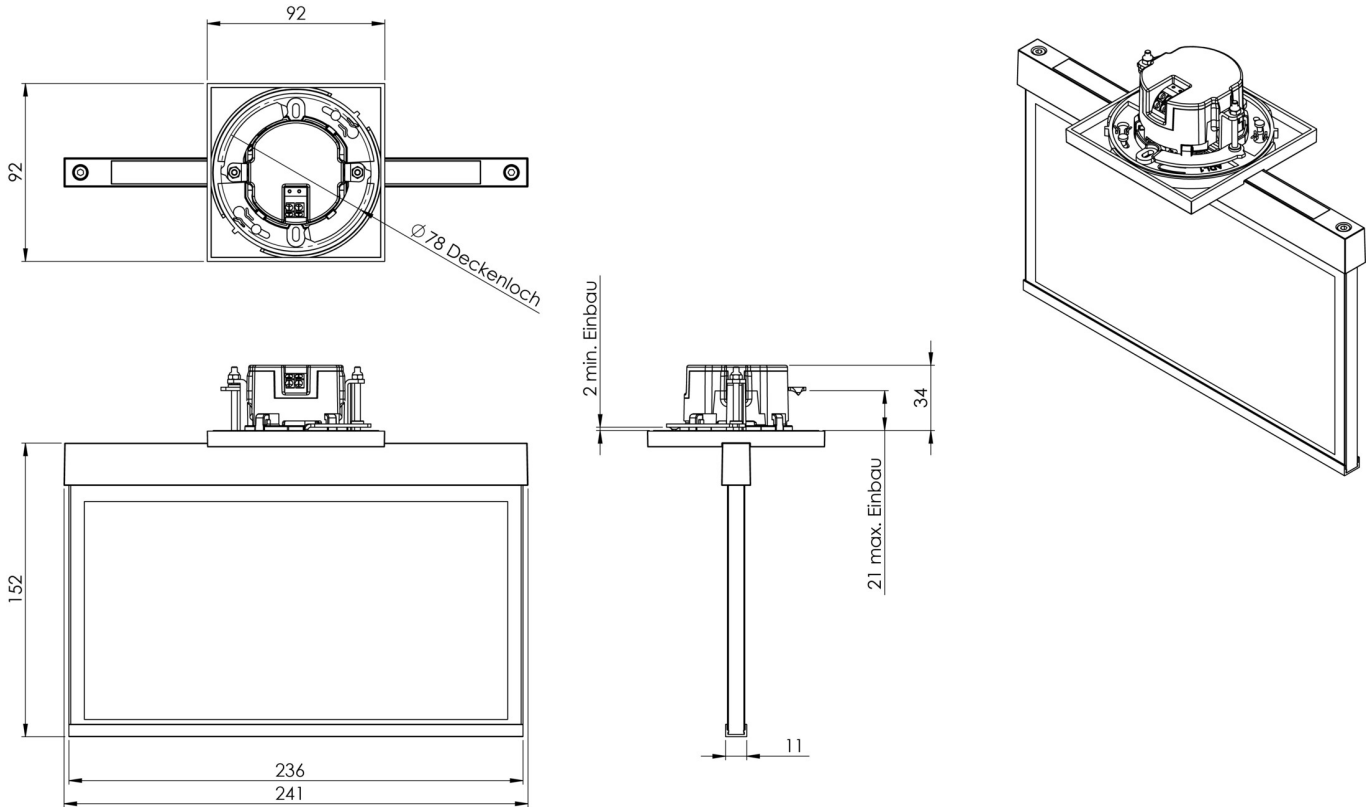

TECHNICAL DRAWING

RELATED PRODUCTS

Art.-No.	Image	Monitoring	Supply	Color	Investment	Automatic log	Maintenance level	Remote maintenance	max. luminaires	Single luminaire monitoring
AME008SC-AZ		SelfControl (SC)	Single battery	RAL 7016	€	no	high	no	unlimited	itself
AME008SC-E		SelfControl (SC)	Single battery	Edelstahl	€	no	high	no	unlimited	itself

As of: 14.05.2025 - Subject to technical changes and errors.