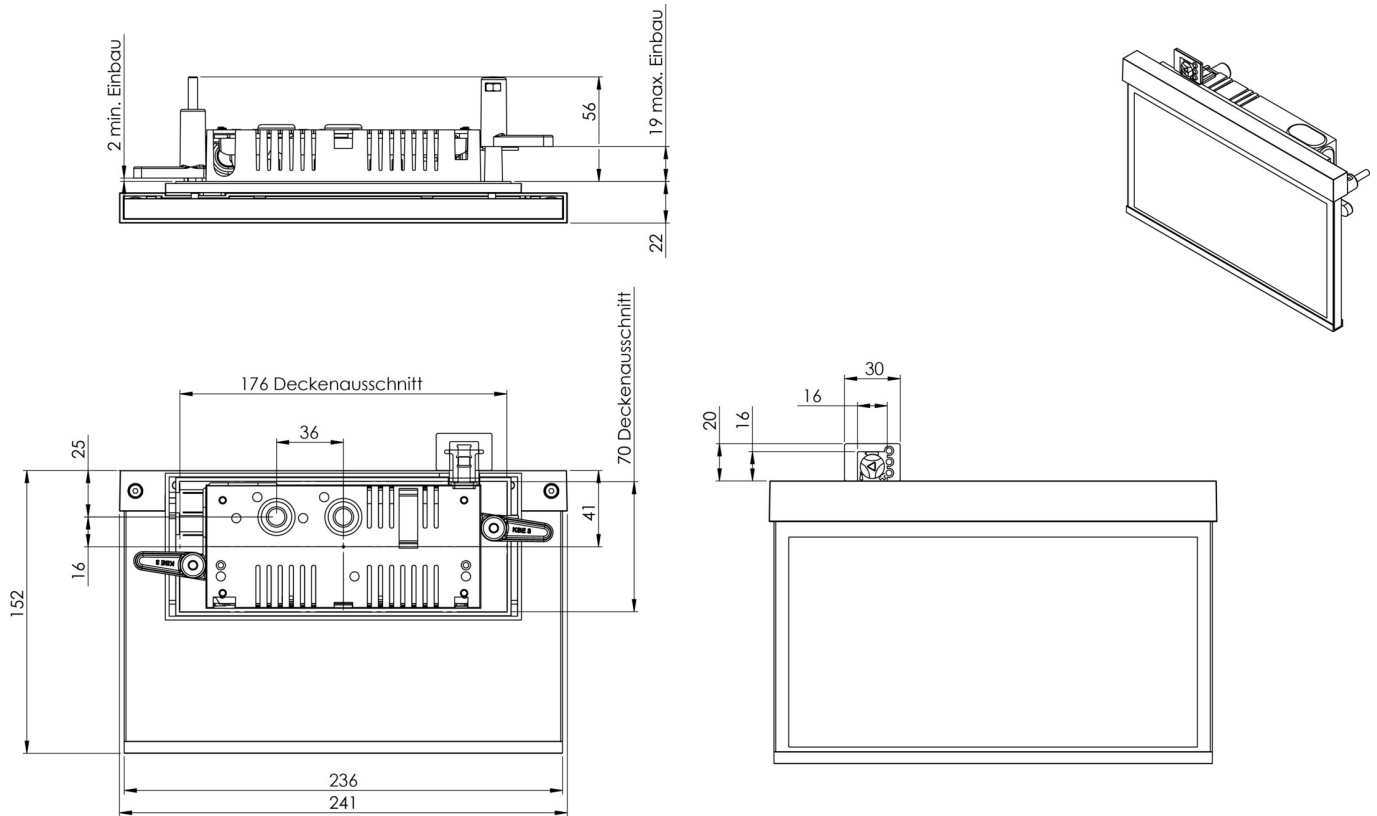

TECHNICAL DRAWING

ACCESSORY LIST

BALLPLX-AM -
AM-XBE -

RELATED PRODUCTS

Art.-No.	Image	Monitoring	Supply	Color	Investment	Automatic log	Maintenance level	Remote maintenance	max. luminaires	Single luminaire monitoring
AMR003SC		SelfControl (SC)	Single battery	RAL 9003	€	no	high	no	unlimited	itself
AMR003SC-AZ		SelfControl (SC)	Single battery	RAL 7016	€	no	high	no	unlimited	itself

As of: 14.05.2025 - Subject to technical changes and errors.