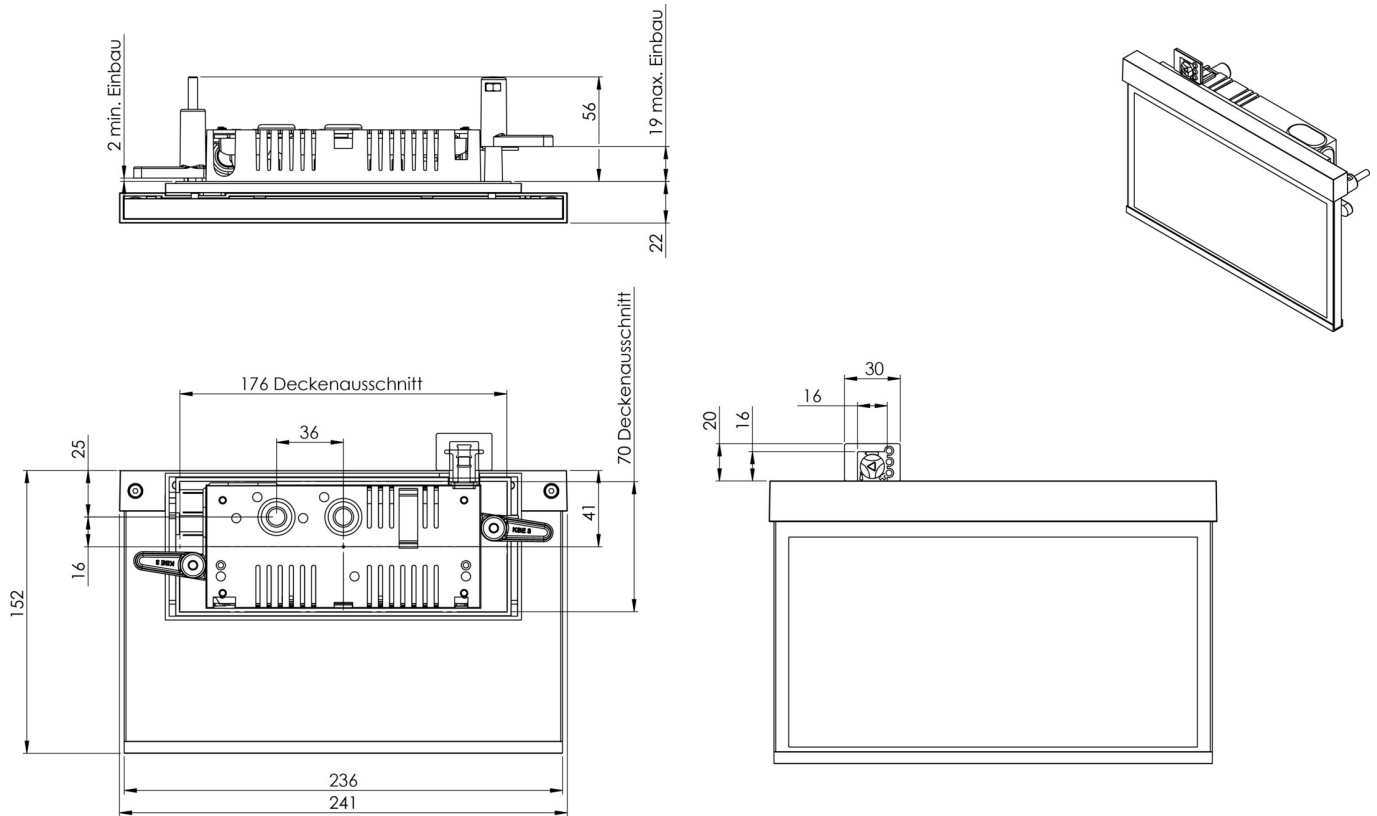

TECHNICAL DRAWING

ACCESSORY LIST

BALLPLX-AM -
AM-XBE -

RELATED PRODUCTS

Art.-No.	Image	Monitoring	Supply	Color	Investment	Automatic log	Maintenance level	Remote maintenance	max. luminaires	Single luminaire monitoring
AMR008SC		SelfControl (SC)	Single battery	RAL 9003	€	no	high	no	unlimited	itself
AMR008SC-AZ		SelfControl (SC)	Single battery	RAL 7016	€	no	high	no	unlimited	itself

As of: 14.05.2025 - Subject to technical changes and errors.