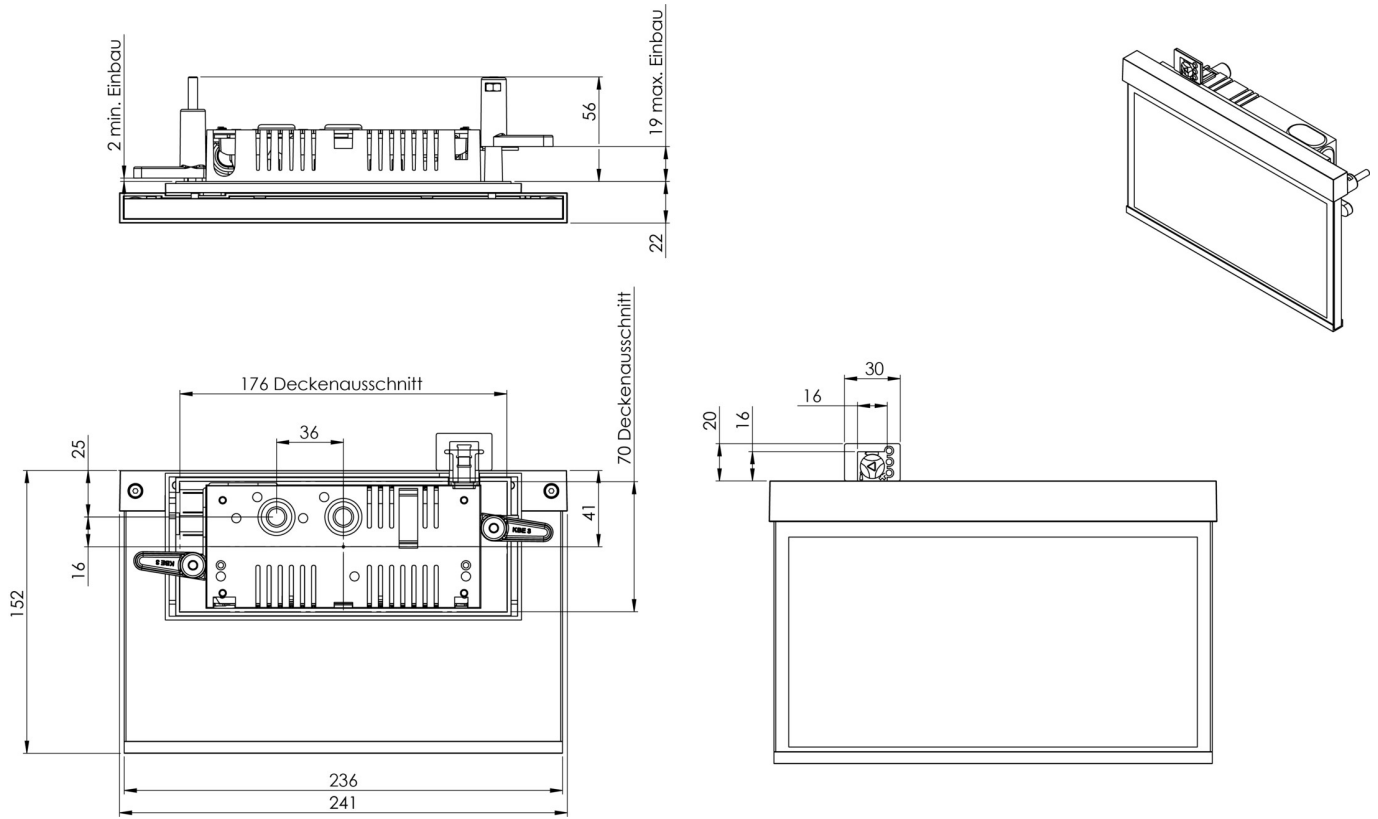

TECHNICAL DRAWING

ACCESSORY LIST

BALLPLX-AM -
AM-XBE -