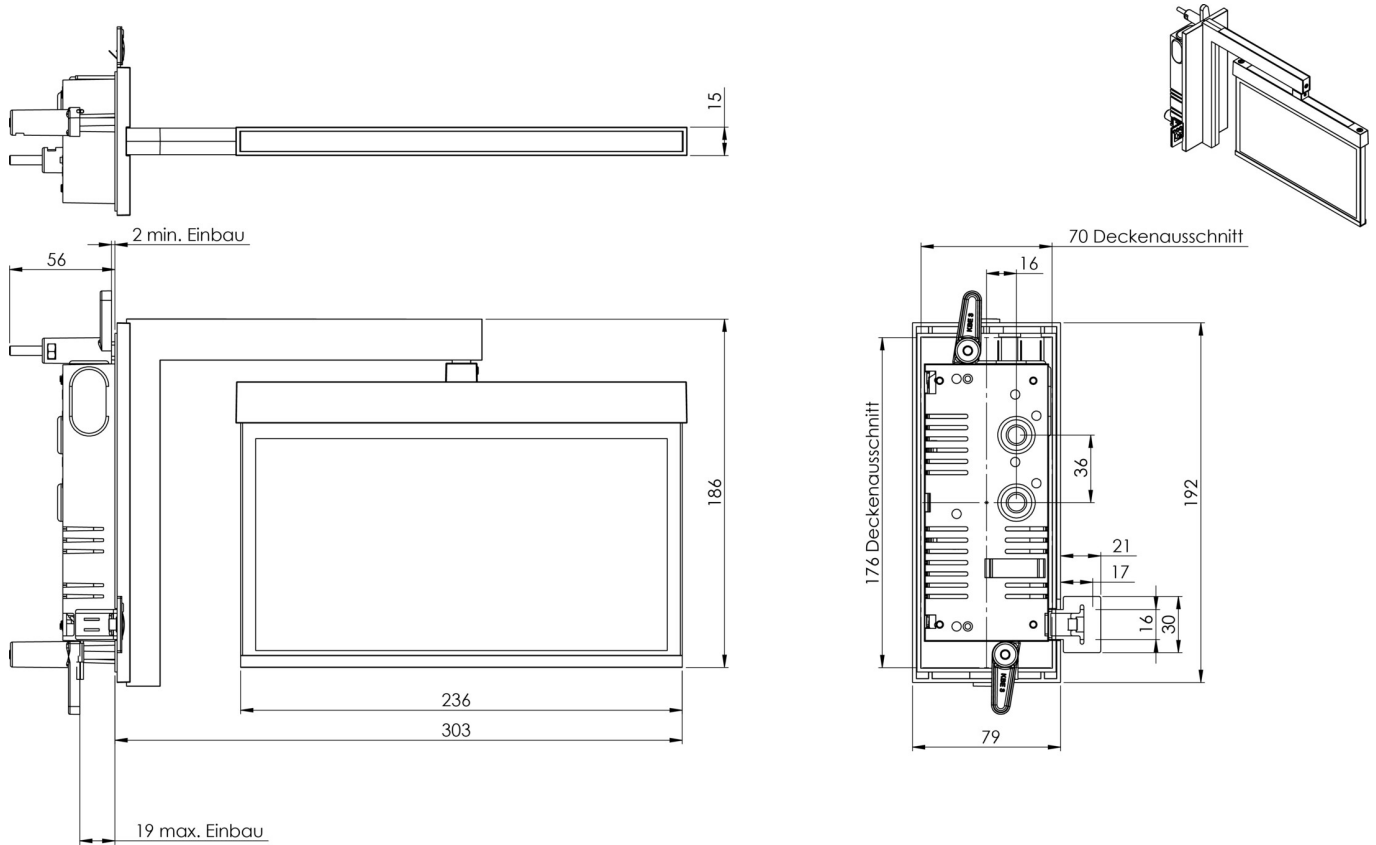

**Art.-Nr: AMRA003SC-AZ**  
**Exit sign Self-contained**  
**Wall-mounted flag, SelfControl (SC), 3 h, 22 m, IP20, Zinc die-cast, Anthracite**

Modern zinc die-cast emergency exit sign luminaire for recessed mounting in the wall. Thanks to the wall bracket, the escape and emergency routes are identified at right angles to the wall. This can be done on either one or two sides.

## TECHNICAL DATA

Luminaire type	Exit sign
Mounting	Wall-mounted flag
Recognition distance	22 m
Pictograph	Set
Illuminant	LED
Housing material	Zinc die-cast
Housing color	Anthracite
Protection type (IP)	IP20
Impact resistance (IK)	≥ 3
Certification	WEEE, CE
Insulation class	2
Supply	Self-contained
Monitoring	SelfControl (SC)
Bridging time	3 h
Battery	NIMH 4,8 V/2,0 Ah
Operating mode	Non-maintained / maintained
Input voltageAC	230 V

Input frequency	50 / 60 Hz
Power max.	4,7 W
Power maintained	4,7 W
Power non-maintained	1,95 W
Ambient temperature maintained mode	-5 °C to 40 °C
Ambient temperature non-maintained mode	-5 °C to 40 °C
Depth	79 mm
Width	306 mm
Height	196 mm
Installation length	176 mm
Installation width	68 mm
Installation height	40 mm
Weight	1.6
Weight incl. packaging	1.96
Connection cross-section	2.5 mm <sup>2</sup>
Switching input	Yes
Emergency light blocking	Yes
Battery connection	Connector
Dimming function	Yes
Customs tariff number	94056180
EAN	4260581714390

## TECHNICAL DRAWING