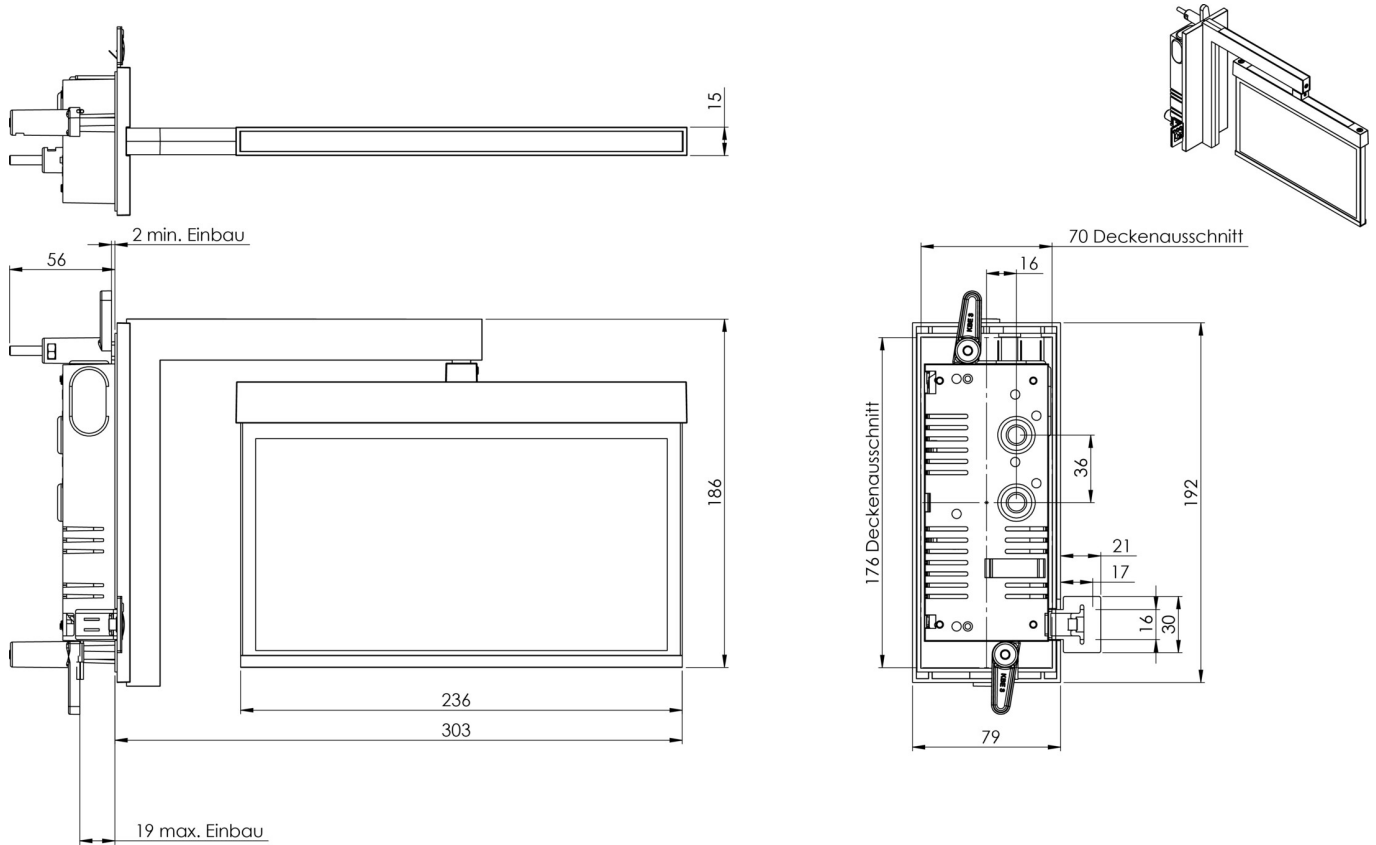

TECHNICAL DRAWING

ACCESSORY LIST

AM-XBE -

RELATED PRODUCTS

Art.-No.	Image	Monitoring	Supply	Color	Investment	Automatic log	Maintenance level	Remote maintenance	max. luminaires	Single luminaire monitoring
AMRA008SC		SelfControl (SC)	Single battery	RAL 9003	€	no	high	no	unlimited	itself
AMRA008SC-E		SelfControl (SC)	Single battery	Edelstahl	€	no	high	no	unlimited	itself

As of: 14.05.2025 - Subject to technical changes and errors.