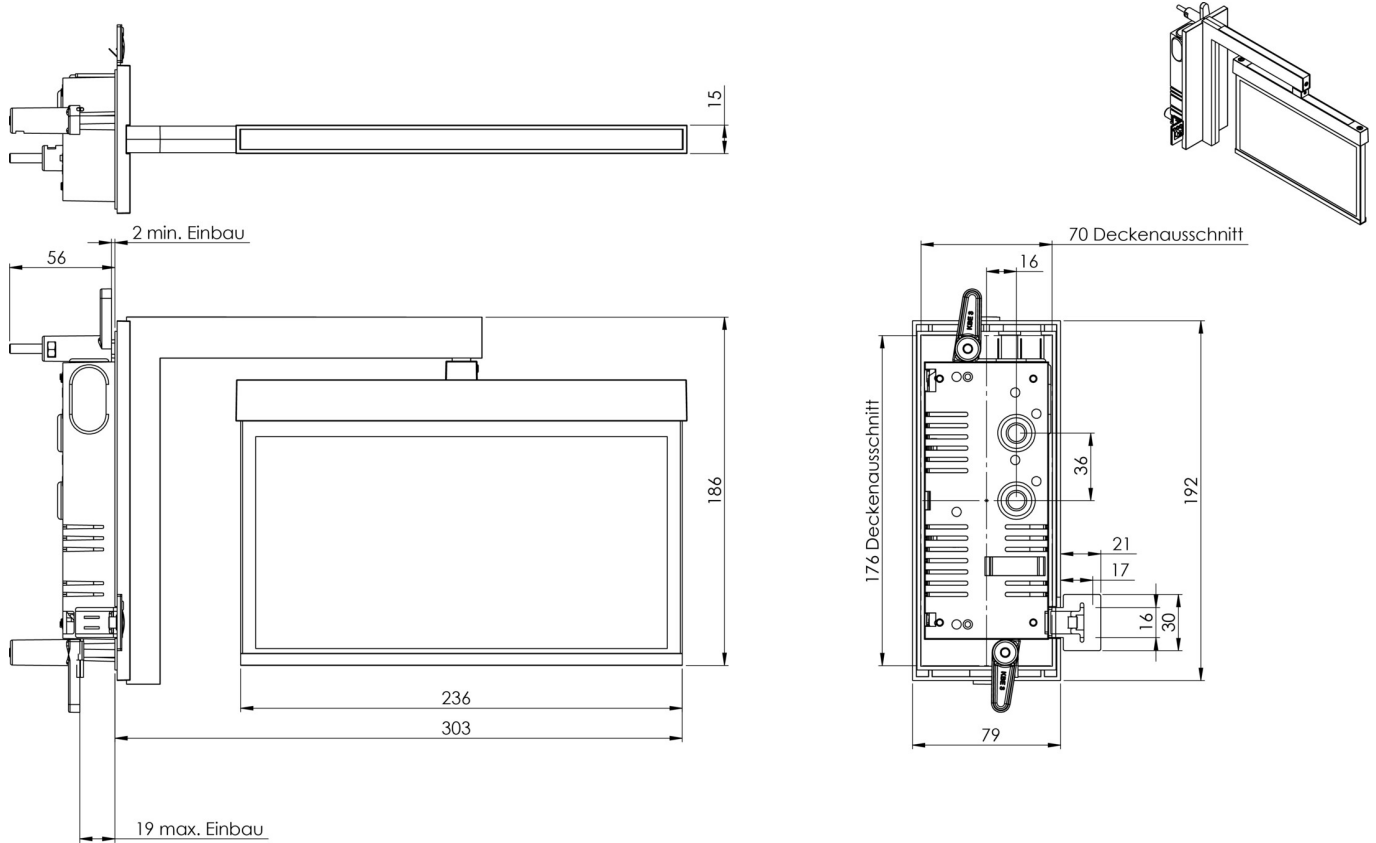

TECHNICAL DRAWING

ACCESSORY LIST

AM-XBE -

RELATED PRODUCTS

Art.-No.	Image	Monitoring	Supply	Color	Investment	Automatic log	Maintenance level	Remote maintenance	max. luminaires	Single luminaire monitoring
AMRA008SC		SelfControl (SC)	Single battery	RAL 9003	€	no	high	no	unlimited	itself
AMRA008SC-AZ		SelfControl (SC)	Single battery	RAL 7016	€	no	high	no	unlimited	itself

As of: 14.05.2025 - Subject to technical changes and errors.