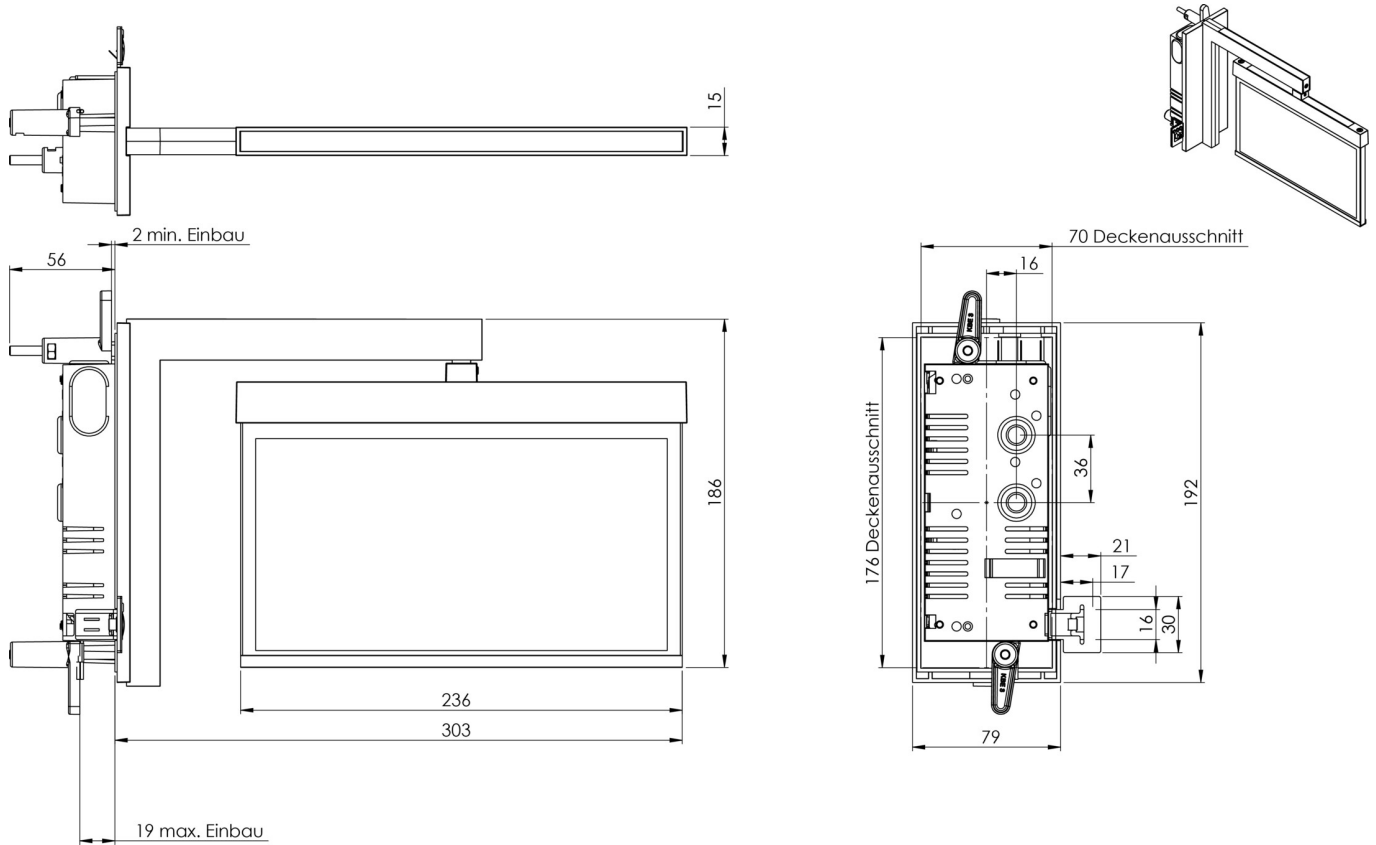

TECHNICAL DRAWING

ACCESSORY LIST

AM-XBE -

RELATED PRODUCTS

Art.-No.	Image	Monitoring	Supply	Color	Investment	Automatic log	Maintenance level	Remote maintenance	max. luminaires	Single luminaire monitoring
AMRA008SC-AZ		SelfControl (SC)	Single battery	RAL 7016	€	no	high	no	unlimited	itself
AMRA008SC-E		SelfControl (SC)	Single battery	Edelstahl	€	no	high	no	unlimited	itself

As of: 14.05.2025 - Subject to technical changes and errors.