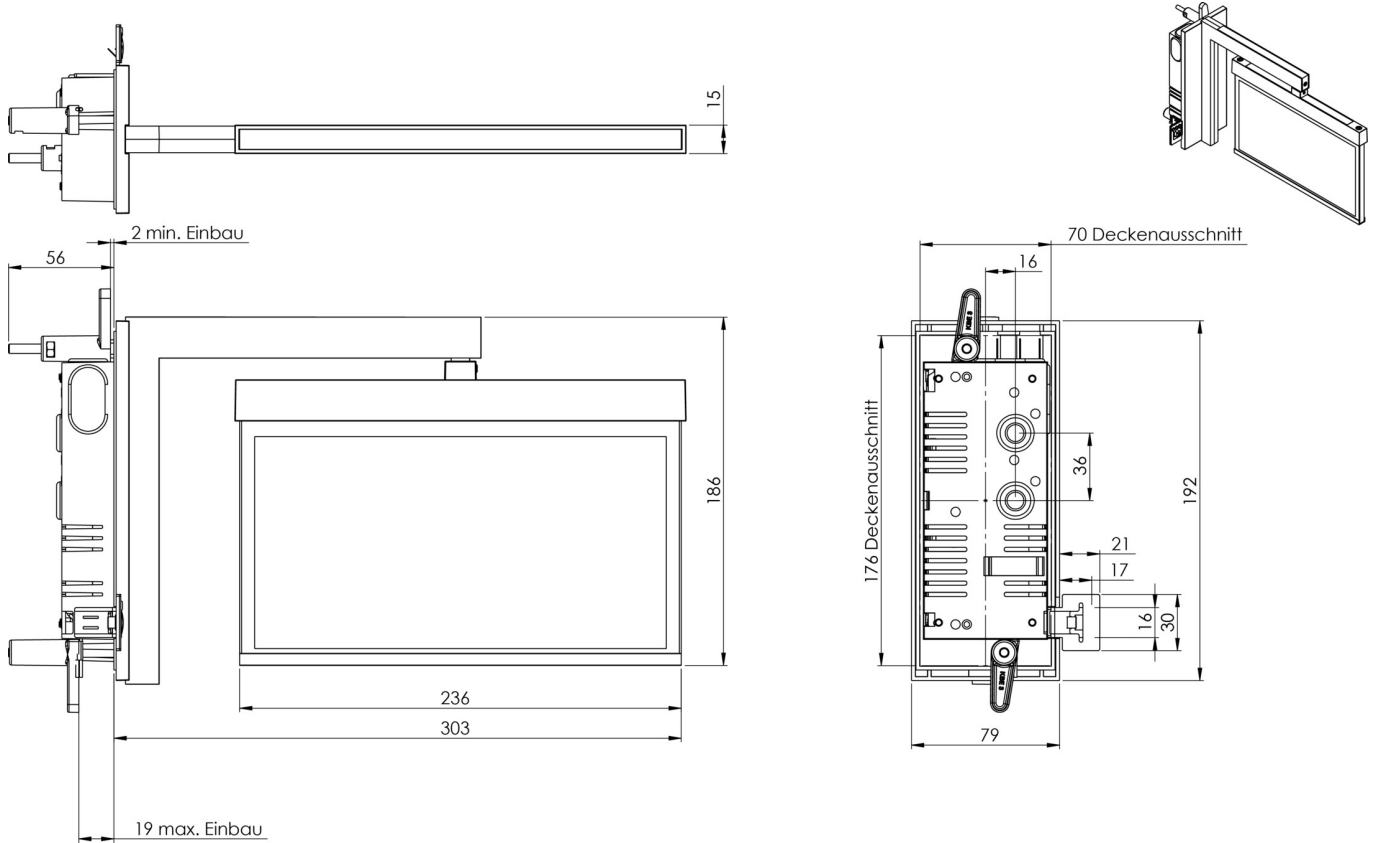

TECHNICAL DRAWING

ACCESSORY LIST

AM-XBE -