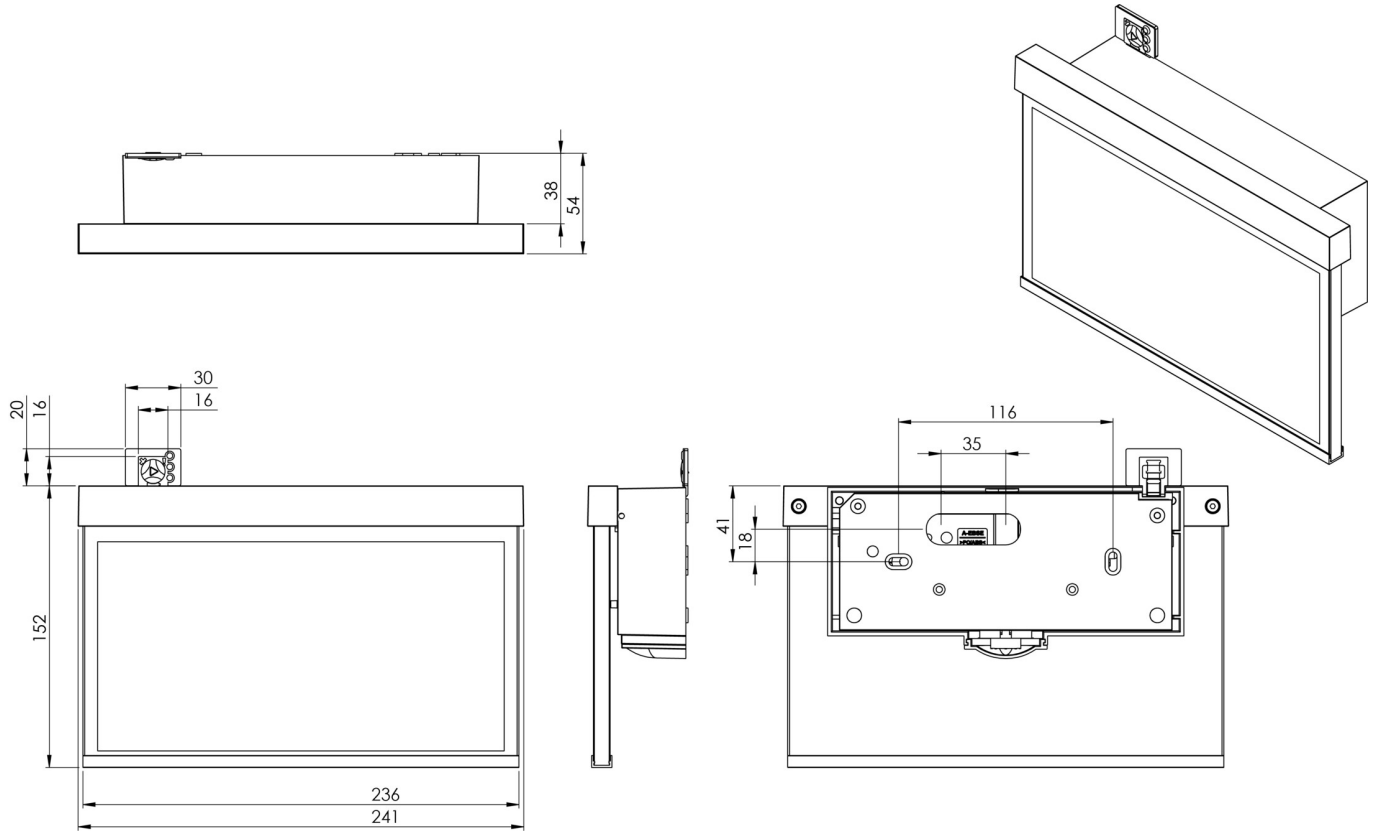

TECHNICAL DRAWING

ACCESSORY LIST

BALLPLX-AM -

AM-X-APA - Surface-mounted adapter AM/AX

RELATED PRODUCTS

Art.-No.	Image	Monitoring	Supply	Color	Investment	Automatic log	Maintenance level	Remote maintenance	max. luminaires	Single luminaire monitoring
AMW003SC		SelfControl (SC)	Single battery	RAL 9003	€	no	high	no	unlimited	itself
AMW003SC-E		SelfControl (SC)	Single battery	Edelstahl	€	no	high	no	unlimited	itself

As of: 14.05.2025 - Subject to technical changes and errors.