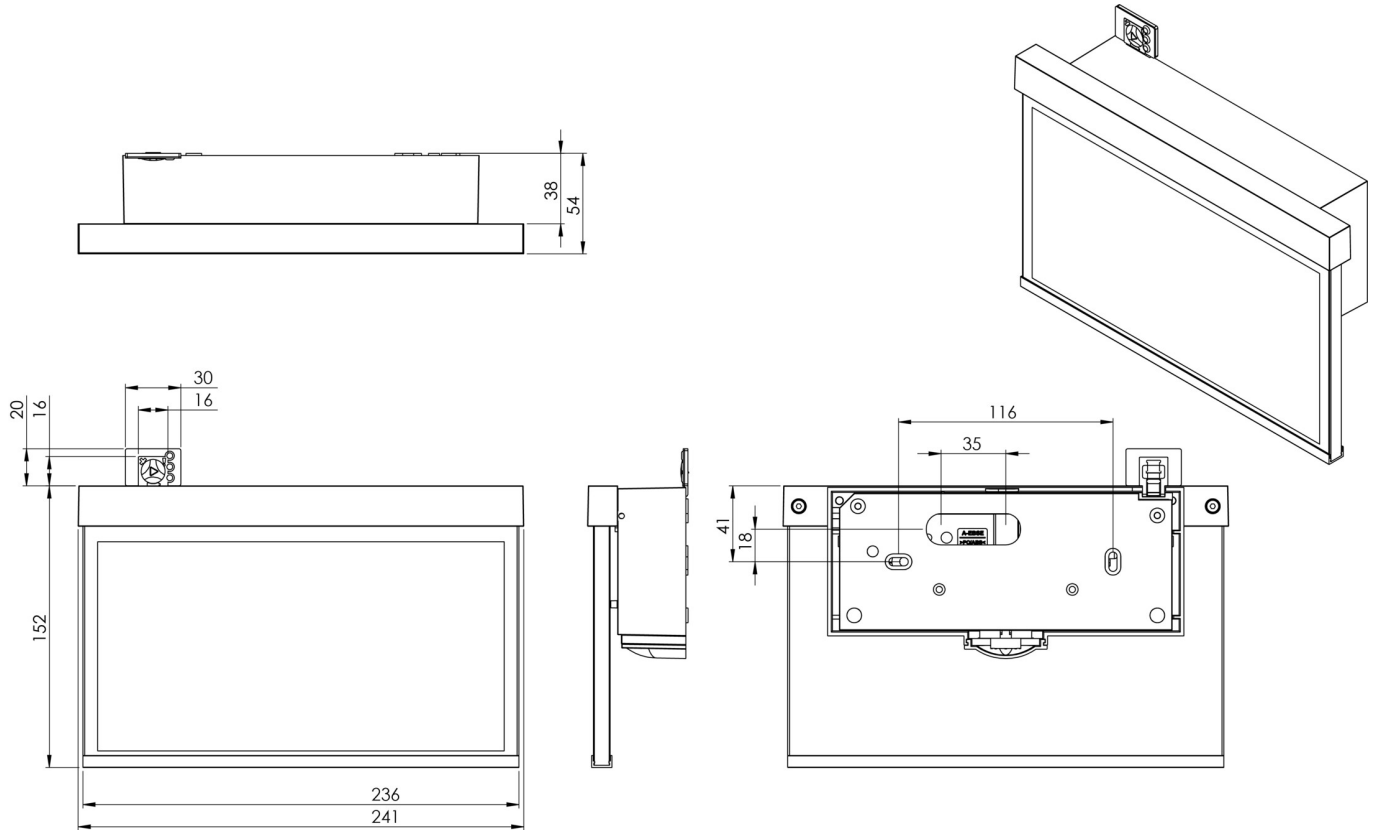

**Art.-Nr: AMW008SC-AZ**  
**Exit sign Self-contained**  
**Wall mounting, SelfControl (SC), 8 h, 22 m, IP40, Zinc die-cast, Anthracite**

Modern zinc die-cast emergency exit sign luminaire for surface mounting on the wall and for identifying emergency and escape routes.

## TECHNICAL DATA

Luminaire type	Exit sign
Mounting	Wall mounting
Recognition distance	22 m
Pictograph	Set
Illuminant	LED
Housing material	Zinc die-cast
Housing color	Anthracite
Protection type (IP)	IP40
Impact resistance (IK)	≥ 3
Certification	WEEE, CE
Insulation class	2
Supply	Self-contained
Monitoring	SelfControl (SC)
Bridging time	8 h
Battery	NIMH 4,8 V/2,0 Ah
Operating mode	Non-maintained / maintained
Input voltageAC	230 V

Input frequency	50 / 60 Hz
Power max.	4,6 W
Power maintained	3,4 W
Power non-maintained	0,35 W
Ambient temperature maintained mode	-5 °C to 40 °C
Ambient temperature non-maintained mode	-5 °C to 40 °C
Depth	50 mm
Width	236 mm
Height	151 mm
Weight	1.37
Weight incl. packaging	1.73
Connection cross-section	2.5 mm <sup>2</sup>
Switching input	Yes
Emergency light blocking	Yes
Battery connection	Connector
Dimming function	Yes
Customs tariff number	94056180
EAN	4260581714789

## TECHNICAL DRAWING